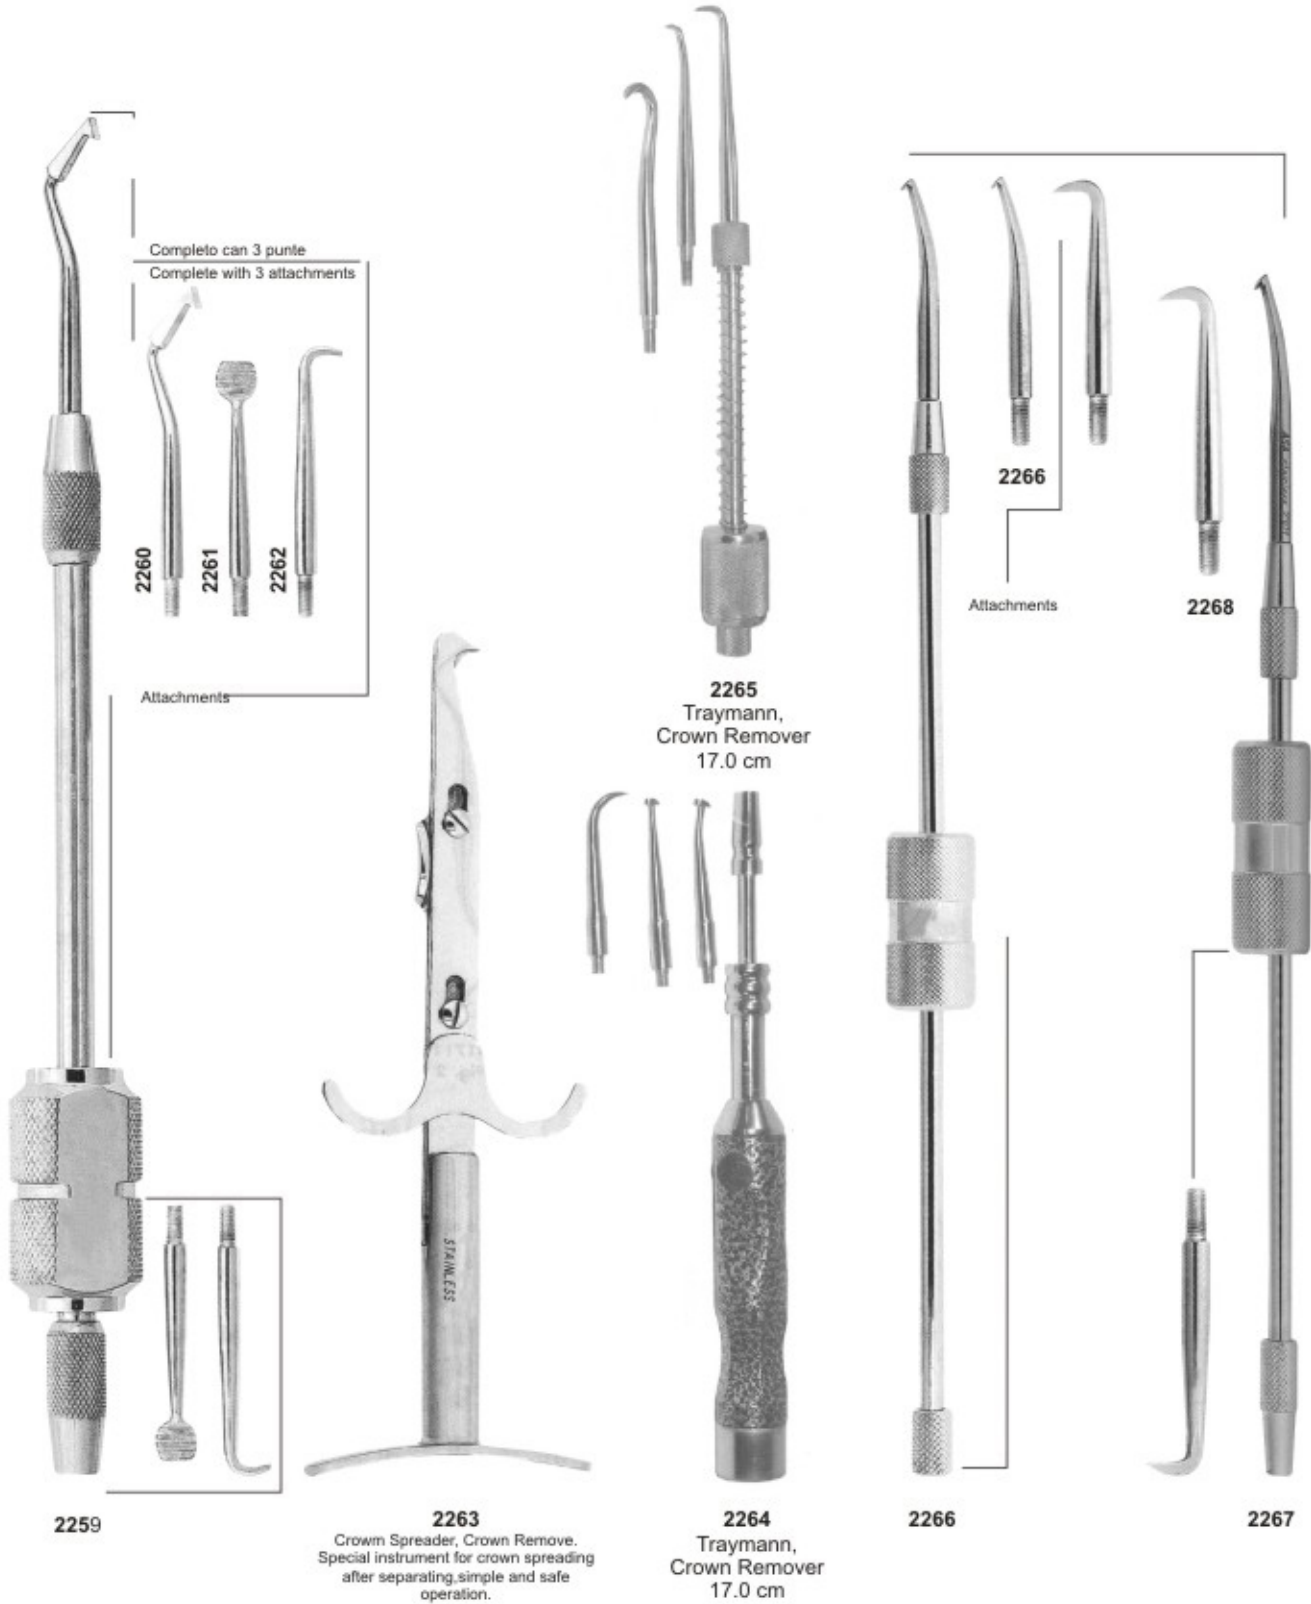

Crown Removers

Crown Instruments

Fig.3
2269
Crown Remover

Fig.3
2270
Crown Remover

2271
single loop
with adapter

2274
Crown & Bridge Holding Forceps
With Support Ring

2275
WYNMAN
Crown Gripper, CARB-N-SERT

2276
Crown opener

2277
Mershon
14.5 cm/5 7/8"

2278
Universal
Hollow Handle

2279
Fig.2

2280
Fig.3

2281
Fig.4

Crown Instruments

2282
Plaster Shear
210 mm

2283
Crown Removing Plier
14 cm

2284
MONTFORT
18 cm

2285
BOHM
16 cm

2286
Telescope Crown
Plier, Diamond coated
13.0 cm

2287
Telescope Crown
Plier, Diamond coated
13.0 cm

2288
Telescope Crown Plier
13.0 cm gerieften Maul
15.0 cm gerieften Maul
13.0 cm gelatts Maul
15.0 cm gelatts Maul

2289
Telescope Crown
Plier, Fine
15.0 cm