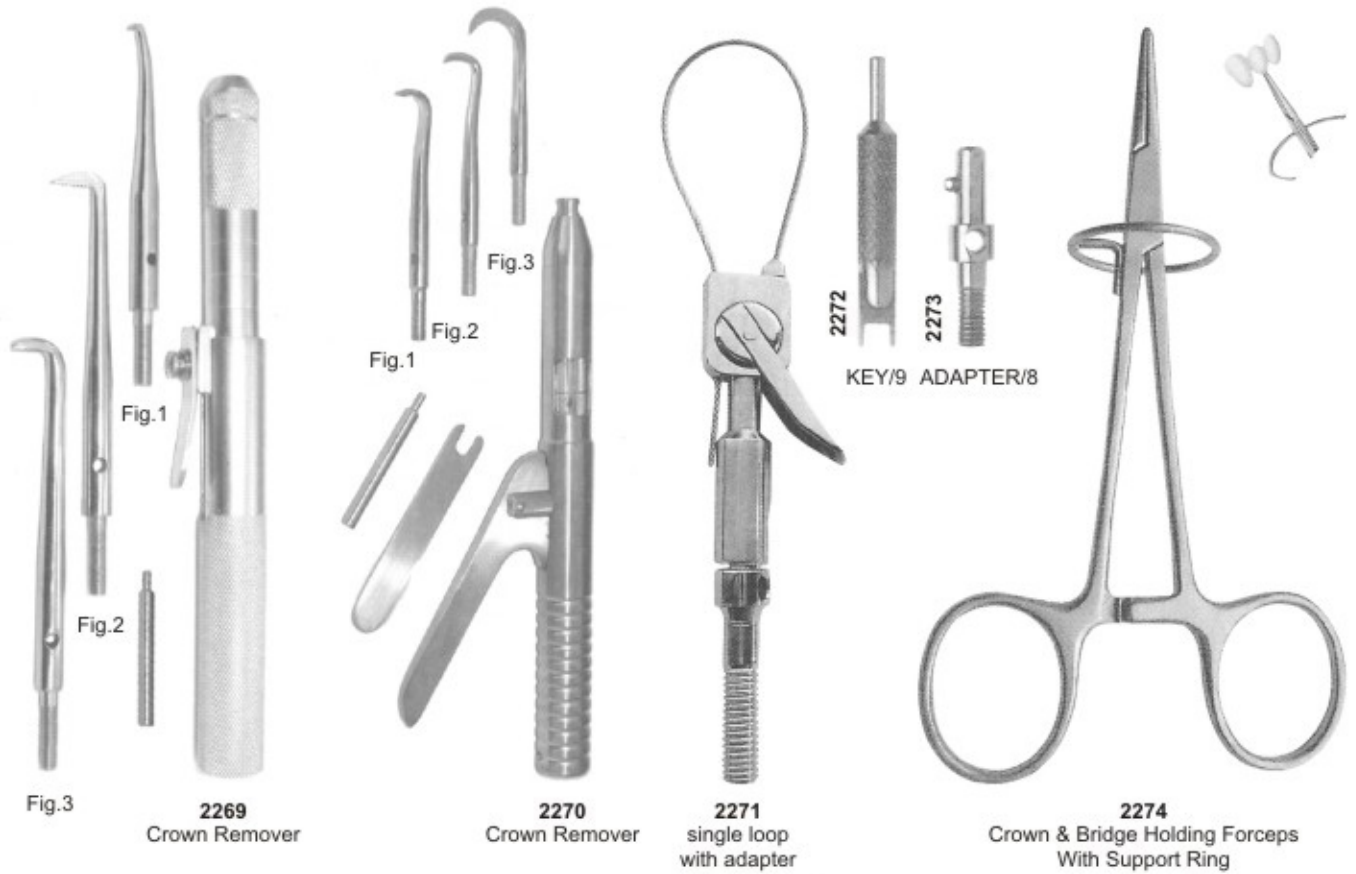

Crown Removers

Crown Instruments

Fig.3
2269
Crown Remover

Fig.3
2270
Crown Remover

2271
single loop
with adapter

2274
Crown & Bridge Holding Forceps
With Support Ring

2275
WYNMAN
Crown Gripper, CARB-N-SERT

2276
Crown opener

2277
Mershon
14.5 cm/5 7/8"

2278
Universal
Hollow Handle

2279
Fig.2

2280
Fig.3

2281
Fig.4

Crown Instruments

2282
Plaster Shear
210 mm

2283
Crown Removing Plier
14 cm

2284
MONTFORT
18 cm

2285
BOHM
16 cm

2286
Telescope Crown
Plier, Diamond coated
13.0 cm

2287
Telescope Crown
Plier, Diamond coated
13.0 cm

2288
Telescope Crown Plier
13.0 cm gerieften Maul
15.0 cm gerieften Maul
13.0 cm gelatts Maul
15.0 cm gelatts Maul

2289
Telescope Crown
Plier, Fine
15.0 cm