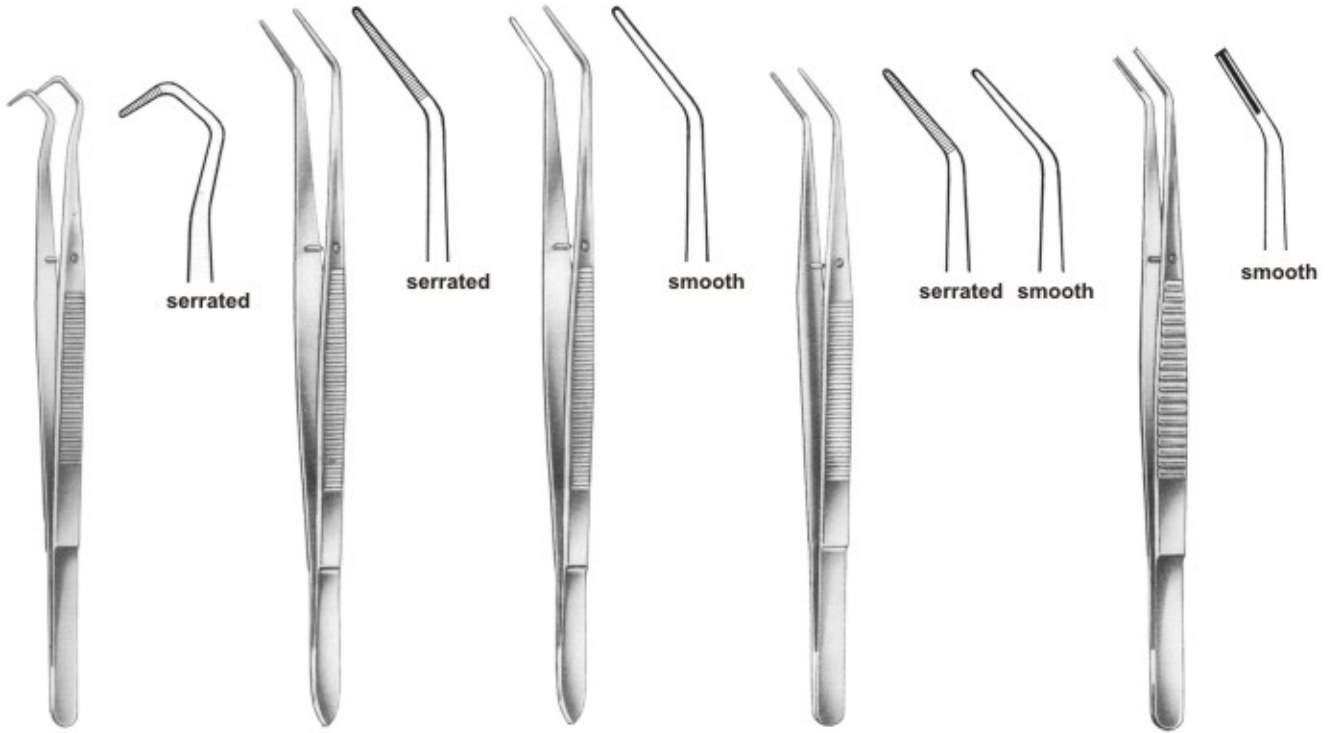

2513
MERIAM
16 cm

serrated

2514
MERIAM
16 cm

smooth

2515
MERIAM
16 cm

serrated

Dental Tweezers

2516
COLLEGE
14.5 cm, 5³/₄"