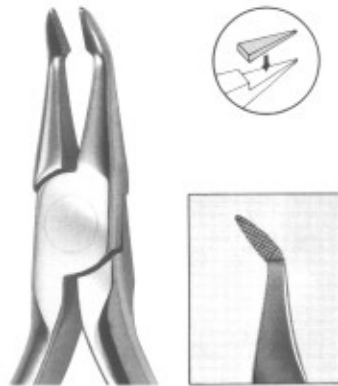

Section - 07

- ★ Orthodontic Pliers
- ★ Orthodontic Cutters
- ★ Rongeurs
- ★ Needle Holders

Orthodontic Pliers

2645
Fig. 101
Wire Bending

2646
Fig. 118
PEESO
Collar

2647
Fig. 417
Crown Shell

2648
STEINER
150 mm
Ligature Pliers

2649
Separating Pliers Elastics
150 mm

2650
121-Lab & Office

Orthodontic Pliers

2651
How Plier-Titanium Alloy
With special coated beaks

2652
How Plier
Tips are 1/8"(3.2mm)
diameter

2653
How Plier
Tips are 1/8"(3.2mm)
diameter

2654
How Plier-Small
Tips are 3/32"(2.4mm)
diameter

2655
How Plier-Offset
Tips are 1/8"(3.2mm)
diameter

2656
Weingart Utility Plier
-Titanium Alloy
with special coated beaks

2657
Weingart Utility Plier
New type of the Weingart Utility Plier
designed for a more precise operation.