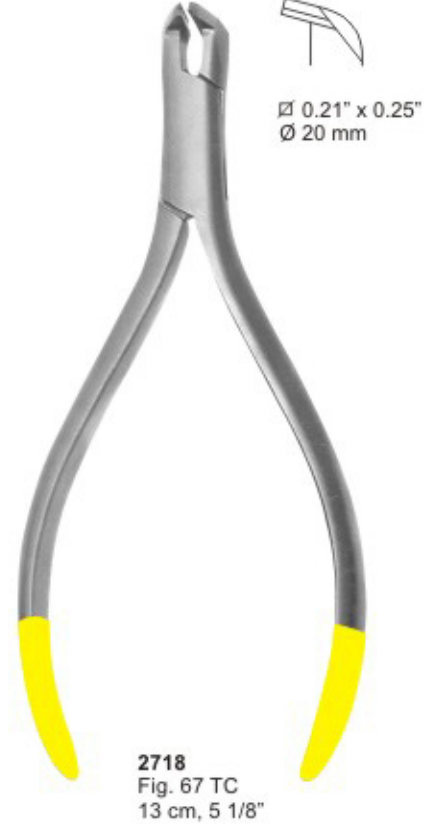

2703
ADAMS (Fig. 44)
12.5 cm, 5"
Sling clasp & wire bending plier.

2705
Universal Wire Bending
Pliers (ADAMS) 47 TC, N.64
12.5 cm, 5"
Sling clasp & wire bending plier.

2706
86c, 86 TC
Angle Bird Beak - N.138
12.5 cm, 5"
Sling clasp & wire bending plier.

Orthodontic Cutters With T.C.

Ø 1.0 mm
(0.40")

2707
Fig. 18 TC
15 cm, 6"

Ø 1.0 mm
(0.40")

2708
Fig. 92 TC
14 cm, 5 1/8"

Ø 0.4 mm
(0.16")

2709
Fig. 91 TC
13 cm, 5 1/8"

Ø 0.4 mm
(0.16")

2710
Fig. 99 TC
13 cm, 5 1/8"

Ø 0.4 mm
(0.16")

2711
Fig. 94 TC
13 cm, 5 1/8"
Angled at 15° with or
without spring on \
the handles.

2712
Fig. 85 TC
13 cm, 5 1/8"

2713
Fig. 87 TC
13 cm, 5 1/8"

2714
Fig. 85 TC
Angled at 15°
13 cm, 5 1/8"

2715
ADAMS 87 TC
Angled at 15°
13 cm, 5 1/8"

Orthodontic Distal & Cutters

Pliers for Orthodontic & Prosthetics

2721
UNIVERSAL
150 mm

2722
WALDSACHS
155 mm

2723
ADERER
125 mm

2724
NANCE
125 mm

2725
REYNOLDS
125 mm