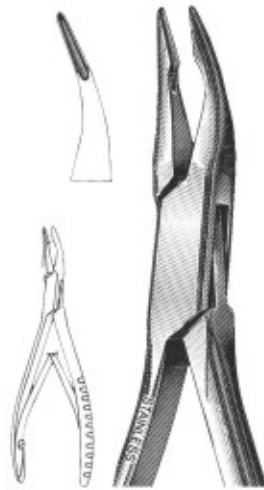

2748
MINI-BLUMENTHAL
6", 90°

2749
BLUMENTHAL
7", 30°

2750
MINI-BLUMENTHAL
4 1/2", 30°

2751
MINI-BLUMENTHAL
4 1/2", 45°

Rongeurs

2752
CLEVELAND
No. 5-Side Cutting,
6 3/4"

2753
CLEVELAND
No. 5A-Side Cutting,
6 1/2"

2754
CLEVELAND
No. 5S-Side Cutting,
6"

2755
MEAD, No. 1A-Square
6 1/2"

2756
MEAD, Square
No. 2A
Tips, 6 1/2"

2757

Rongeurs

2757
FRIEDMAN
5 1/2"

2758
MICRO-FRIEDMAN
5 1/2", 15° Curved Jaws

2759
MICRO-FRIEDMAN
Perio Rongeur, 5 1/2"

2760
CLEVELAND
No. 4 - 5 1/2"

2761
CLEVELAND
No. 4A - 6 1/2"

2762
GARDNER
No. 6A, End Cutting
6 1/2"

Rongeurs

2763
BEYER
Double Action,
16,18 cm

2764
No. 1
6 1/2"

2765
HARTMAN
5 3/4"
Strong Curve

2766
BANE
Slight Curve
7"