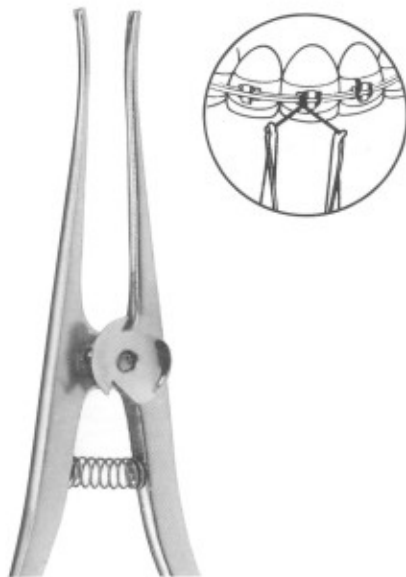

Section - 07

- ★ Orthodontic Pliers
- ★ Orthodontic Cutters
- ★ Rongeurs
- ★ Needle Holders

Orthodontic Pliers

2645
Fig. 101
Wire Bending

2646
Fig. 118
PEESO
Collar

2647
Fig. 417
Crown Shell

2648
STEINER
150 mm
Ligature Pliers

2649
Separating Pliers Elastics
150 mm

2650
121-Lab & Office

Orthodontic Pliers

2651
How Plier-Titanium Alloy
With special coated beaks

2652
How Plier
Tips are 1/8"(3.2mm)
diameter

2653
How Plier
Tips are 1/8"(3.2mm)
diameter

2654
How Plier-Small
Tips are 3/32"(2.4mm)
diameter

2655
How Plier-Offset
Tips are 1/8"(3.2mm)
diameter

2656
Weingart Utility Plier
-Titanium Alloy
with special coated beaks

2657
Weingart Utility Plier
New type of the Weingart Utility Plier
designed for a more precise operation.