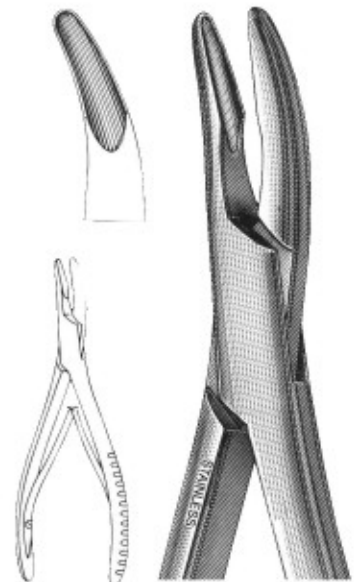

2748
MINI-BLUMENTHAL
6", 90°

2749
BLUMENTHAL
7", 30°

2750
MINI-BLUMENTHAL
4 1/2", 30°

2751
MINI-BLUMENTHAL
4 1/2", 45°

Rongeurs

2752
CLEVELAND
No. 5-Side Cutting,
6 3/4"

2753
CLEVELAND
No. 5A-Side Cutting,
6 1/2"

2754
CLEVELAND
No. 5S-Side Cutting,
6"

2755
MEAD, No. 1A-Square
6 1/2"

2756
MEAD, Square
No. 2A
Tips, 6 1/2"

2757

Rongeurs

2757
FRIEDMAN
5 1/2"

2758
MICRO-FRIEDMAN
5 1/2", 15° Curved Jaws

2759
MICRO-FRIEDMAN
Perio Rongeur, 5 1/2"

2760
CLEVELAND
No. 4 - 5 1/2"

2761
CLEVELAND
No. 4A - 6 1/2"

2762
GARDNER
No. 6A, End Cutting
6 1/2"

Rongeurs

2763
BEYER
Double Action,
16,18 cm

2764
No. 1
6 1/2"

2765
HARTMAN
5 3/4"
Strong Curve

2766
BANE
Slight Curve
7"