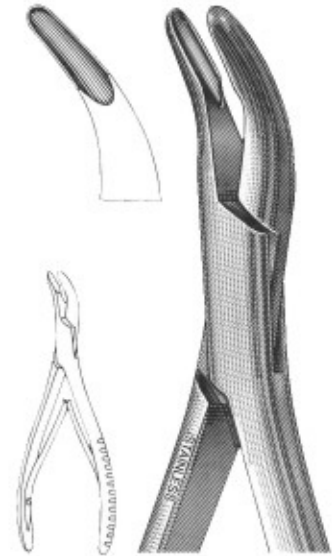

2748
MINI-BLUMENTHAL
6", 90°

2749
BLUMENTHAL
7", 30°

2750
MINI-BLUMENTHAL
4 1/2", 30°

2751
MINI-BLUMENTHAL
4 1/2", 45°

Rongeurs

2752
CLEVELAND
No. 5-Side Cutting,
6 3/4"

2753
CLEVELAND
No. 5A-Side Cutting,
6 1/2"

2754
CLEVELAND
No. 5S-Side Cutting,
6"

2755
MEAD, No. 1A-Square
6 1/2"

2756
MEAD, Square
No. 2A
Tips, 6 1/2"

2757

Rongeurs

2757
FRIEDMAN
5 1/2"

2758
MICRO-FRIEDMAN
5 1/2", 15° Curved Jaws

2759
MICRO-FRIEDMAN
Perio Rongeur, 5 1/2"

2760
CLEVELAND
No. 4 - 5 1/2"

2761
CLEVELAND
No. 4A - 6 1/2"

2762
GARDNER
No. 6A, End Cutting
6 1/2"

Rongeurs

2763
BEYER
Double Action,
16,18 cm

2764
No. 1
6 1/2"

2765
HARTMAN
5 3/4"
Strong Curve

2766
BANE
Slight Curve
7"