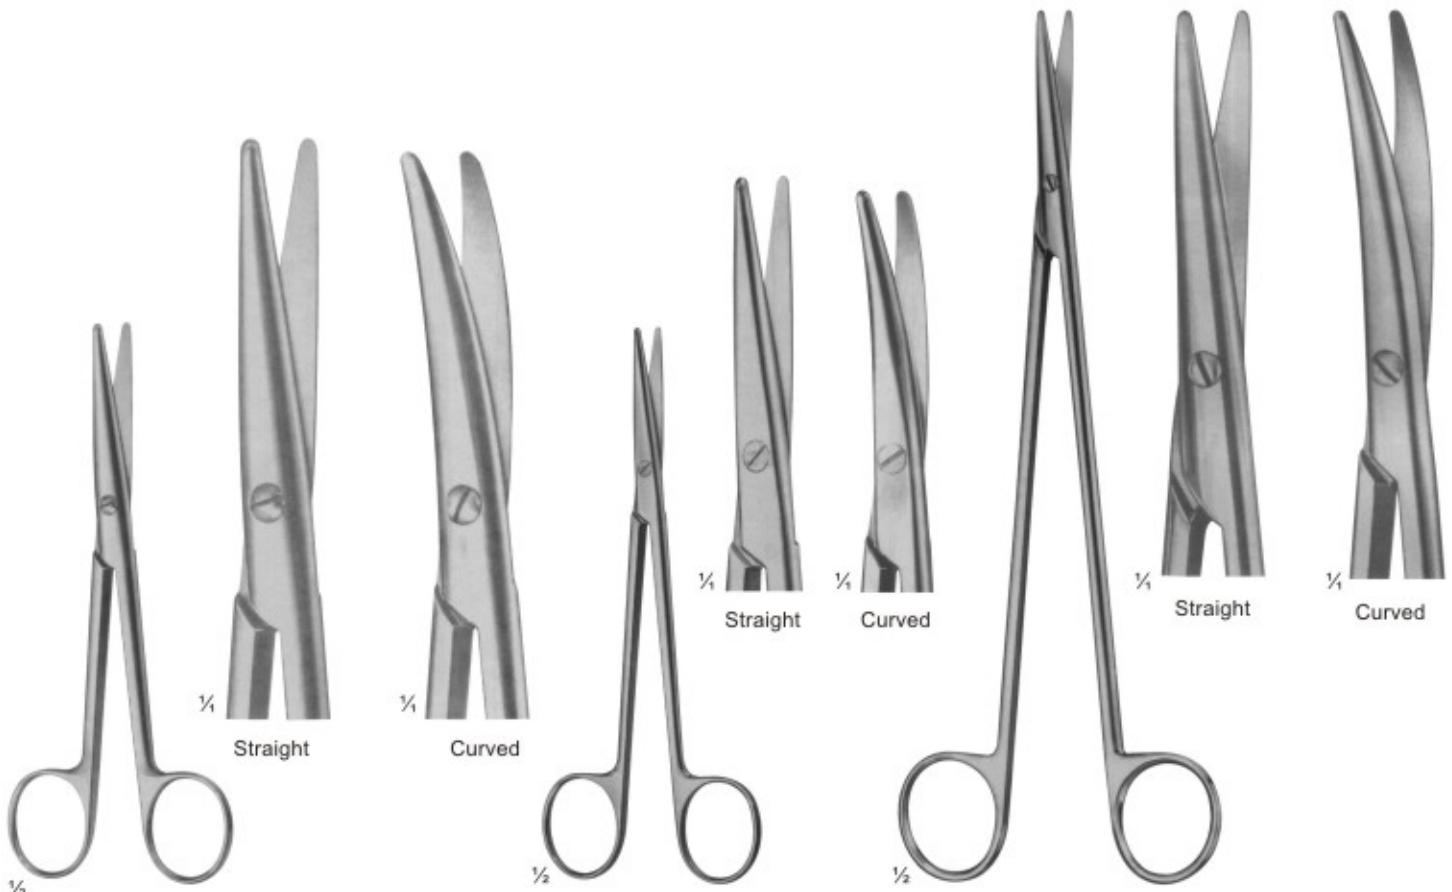

2800
Sharp

2801
Blunt

2802
Blunt

2803

2804
JOSEPH
Size: 150 mm

2805

2806

2807
KELLY
Size: 175 mm

2820
KNOWLES
Size: 145 mm

2821
LISTER

Scissors

1/2
2822
MAYO (straight)
Size: 140 mm

1/2
2823
MAYO-STILLE (straight)
Size: 140 mm

1/2
2824
STILLE
Size: 140 mm

1/2
2825
METZENBAUM
Size: 145 mm

1/2
2826
NELSON-METZENBAUM
Size: 230 mm

Scissors

2827
DE BAKEY
Size: 155 mm

45° 60°

2828
LOCKLIN
Curved Sideways,
1 Toothed Blade
Size: 155 mm

2829
LaGrange
Double-Curved
11.5 cm

2830
Goldman-Fox
Double-Curved
13cm

2831
SPENCER
Size: 90 mm

2832
LITTAUER
Size: 135 mm

2834 2835 2836 2837

2833
BEEBE
Size: 110 mm

2838
Dean
17cm

2839
1 Blade Serrated
Size: 120 mm

2840
CASTROVIEJO
Size: 90 mm