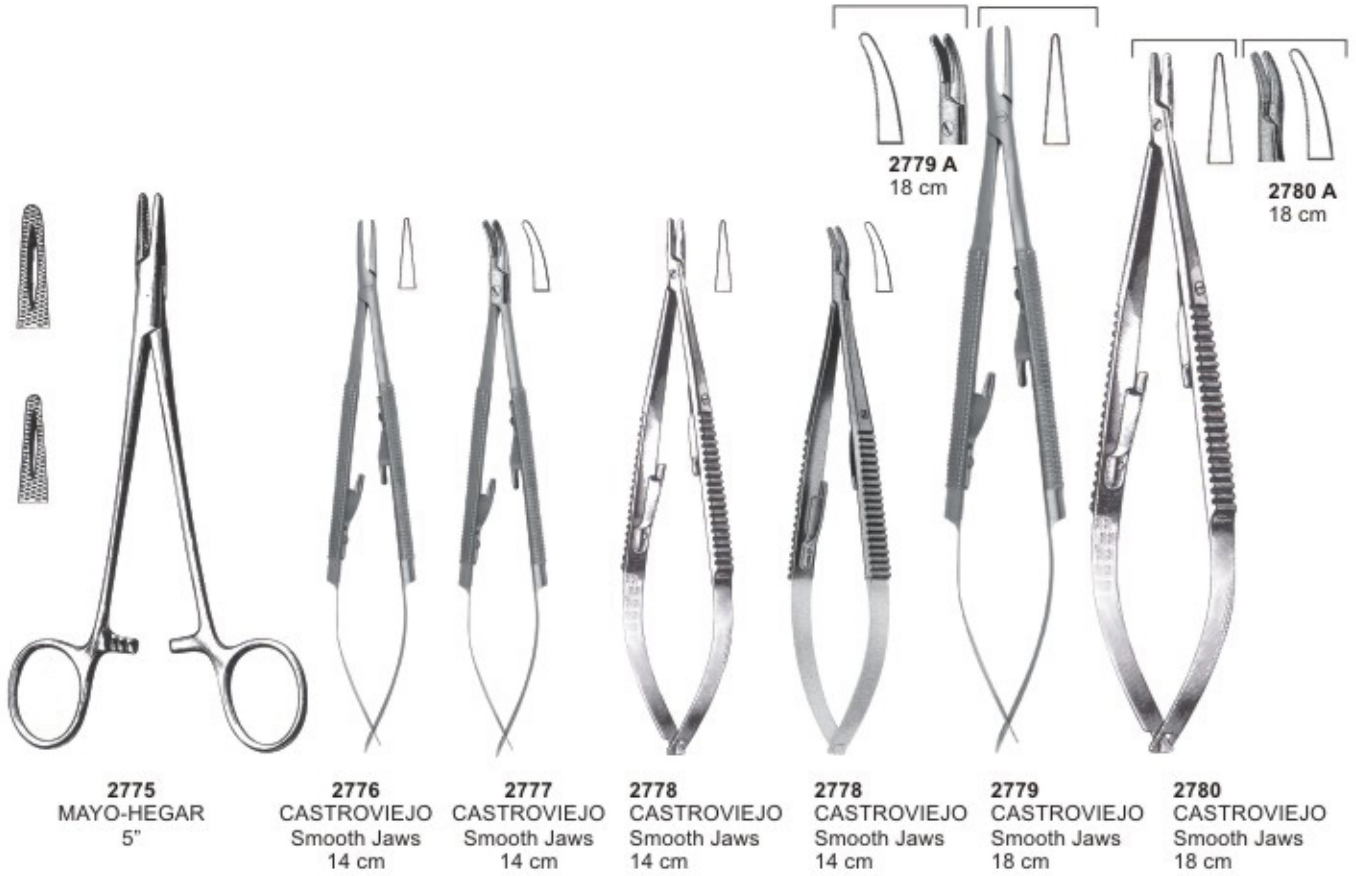

Needle Holders

2775
MAYO-HEGAR
5"

2776
CASTROVIEJO
Smooth Jaws
14 cm

2777
CASTROVIEJO
Smooth Jaws
14 cm

2778
CASTROVIEJO
Smooth Jaws
14 cm

2778
CASTROVIEJO
Smooth Jaws
14 cm

2779
CASTROVIEJO
Smooth Jaws
18 cm

2780
CASTROVIEJO
Smooth Jaws
18 cm