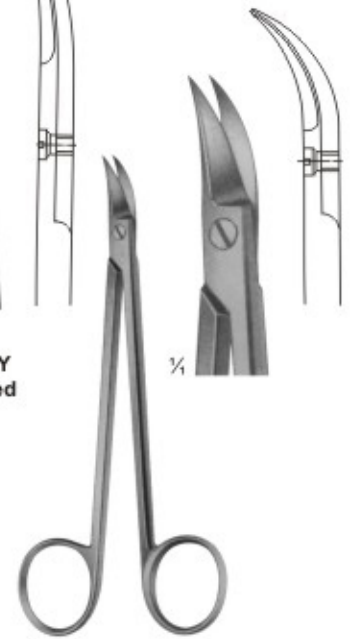

2794
Micro Adson
160 mm

2795
Micro Surgery Set 10 Pieces.

Scissors

2796
IRIS (Standard)
Straight
11.5 cm, 4 1/2"

2797
IRIS (Standard)
Curved
11.5 cm, 4 1/2"

2798
STEVENS
Dissecting Scissors
Size: 115 mm

2799
Sharp

2800
Sharp

2801
Blunt

2802
Blunt

2803

2804
JOSEPH
Size: 150 mm

2805

2806

2807
KELLY
Size: 175 mm

2808
KELLY
Straight

2809
KELLY
Curved

2810
QUINBY
Size: 130 mm

Scissors

2811
Standard - Types
Size: 115 mm

2812
DEEVER
With flat lock

2813
Size: 145 mm

2814
Size: 145 mm

2834 2835 2836 2837

2833
BEEBE
Size: 110 mm

2838
Dean
17cm

2839
1 Blade Serrated
Size: 120 mm

2840
CASTROVIEJO
Size: 90 mm