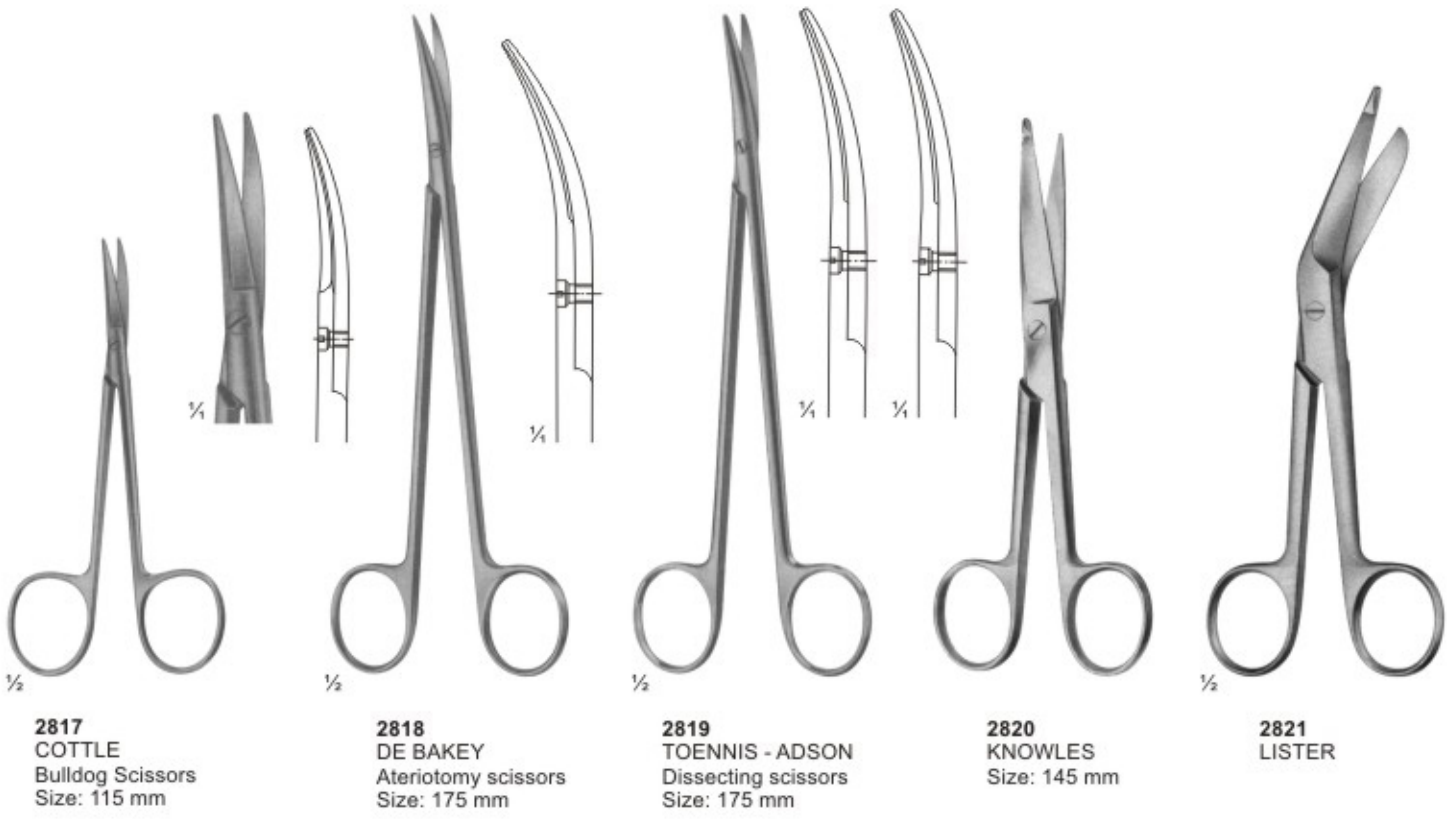

2817
COTTLE
Bulldog Scissors
Size: 115 mm

2818
DE BAKEY
Ateriotomy scissors
Size: 175 mm

2819
TOENNIS - ADSON
Dissecting scissors
Size: 175 mm

2820
KNOWLES
Size: 145 mm

2821
LISTER