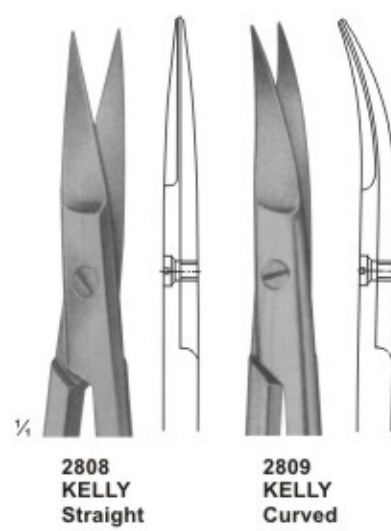

2794
Micro Adson
160 mm

2795
Micro Surgery Set 10 Pieces.

Scissors

2796
IRIS (Standard)
Straight
11.5 cm, 4 1/2"

2797
IRIS (Standard)
Curved
11.5 cm, 4 1/2"

2798
STEVENS
Dissecting Scissors
Size: 115 mm

2799
Sharp

2800
Sharp

2801
Blunt

2802
Blunt

2803

2804
JOSEPH
Size: 150 mm

2805

2806

2807
KELLY
Size: 175 mm

2808
KELLY
Straight

2809
KELLY
Curved

2810
QUINBY
Size: 130 mm

Scissors

2811
Standard - Types
Size: 115 mm

2812
DEEVER
With flat lock

2813
Size: 145 mm

2814
Size: 145 mm

2834 2835 2836 2837

2833
BEEBE
Size: 110 mm

2838
Dean
17cm

2839
1 Blade Serrated
Size: 120 mm

2840
CASTROVIEJO
Size: 90 mm