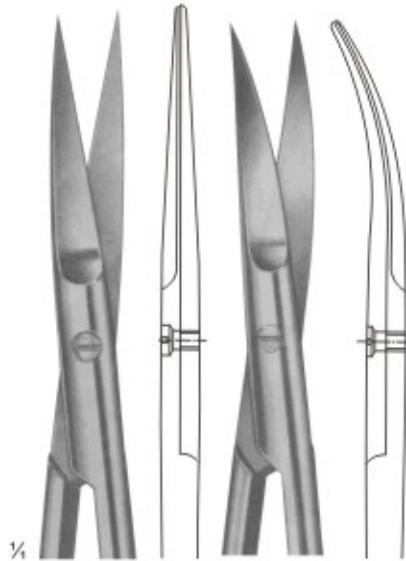

2794
Micro Adson
160 mm

2795
Micro Surgery Set 10 Pieces.

Scissors

2796
IRIS (Standard)
Straight
11.5 cm, 4 1/2"

2797
IRIS (Standard)
Curved
11.5 cm, 4 1/2"

2798
STEVENS
Dissecting Scissors
Size: 115 mm

2799
Sharp

2800
Sharp

2801
Blunt

2802
Blunt

2803

2804
JOSEPH
Size: 150 mm

2805

2806

2807
KELLY
Size: 175 mm

2808
KELLY
Straight

2809
KELLY
Curved

2810
QUINBY
Size: 130 mm

Scissors

2811
Standard - Types
Size: 115 mm

2812
DEEVER
With flat lock

2813
Size: 145 mm

2814
Size: 145 mm

2834 2835 2836 2837

2833
BEEBE
Size: 110 mm

2838
Dean
17cm

2839
1 Blade Serrated
Size: 120 mm

2840
CASTROVIEJO
Size: 90 mm