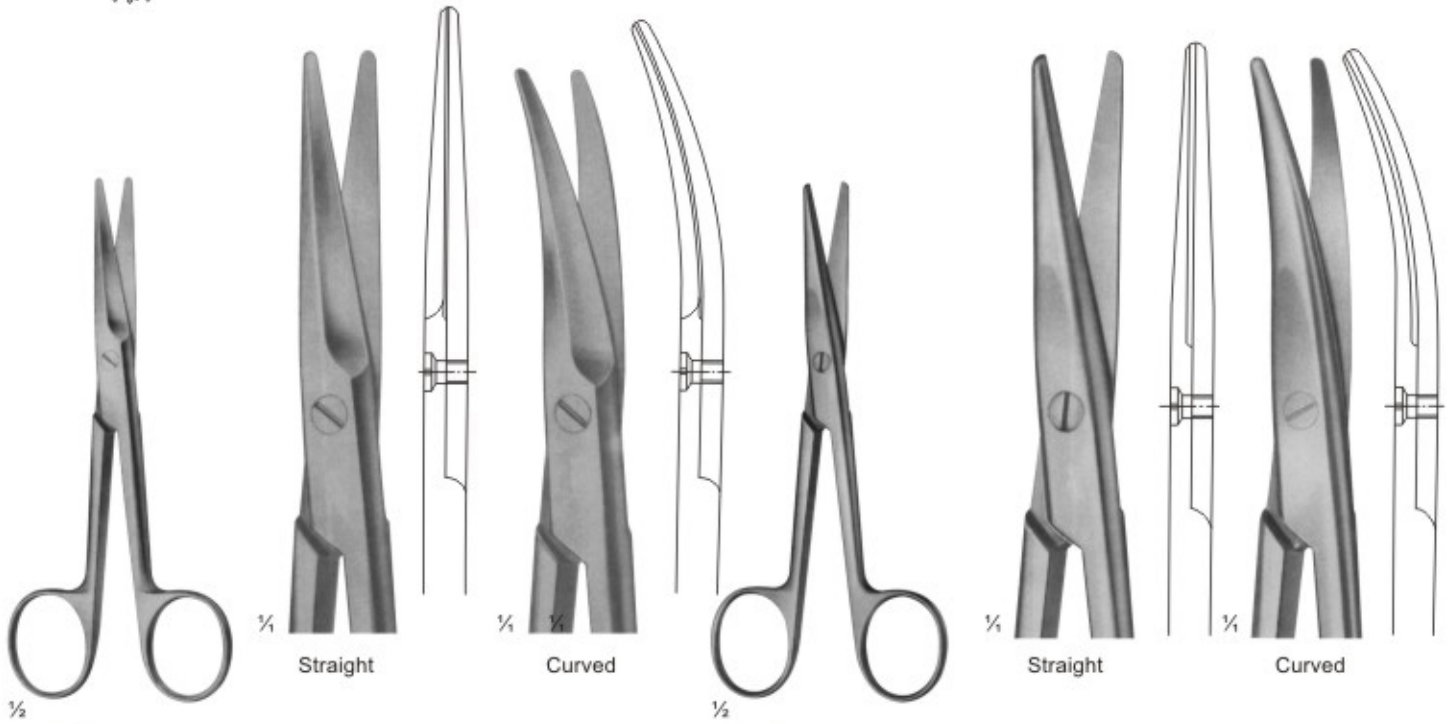

2808
KELLY
Straight

2809
KELLY
Curved

2810
QUINBY
Size: 130 mm

Scissors

2811
Standard - Types
Size: 115 mm

2812
DEEVER
With flat lock

2813
Size: 145 mm

2814
Size: 145 mm

2815
Size: 145 mm

2816
LITTLER
Dissecting Scissors
Size: 115 mm

2817
COTTLE
Bulldog Scissors
Size: 115 mm

2818
DE BAKEY
Ateriotomy scissors
Size: 175 mm

2819
TOENNIS - ADSON
Dissecting scissors
Size: 175 mm

2820
KNOWLES
Size: 145 mm

2821
LISTER

Scissors

1/2
2822
MAYO (straight)
Size: 140 mm

1/2
2823
MAYO-STILLE (straight)
Size: 140 mm

1/2
2824
STILLE
Size: 140 mm

1/2
2825
METZENBAUM
Size: 145 mm

1/2
2826
NELSON-METZENBAUM
Size: 230 mm

2834 2835 2836 2837

2833
BEEBE
Size: 110 mm

2838
Dean
17cm

2839
1 Blade Serrated
Size: 120 mm

2840
CASTROVIEJO
Size: 90 mm