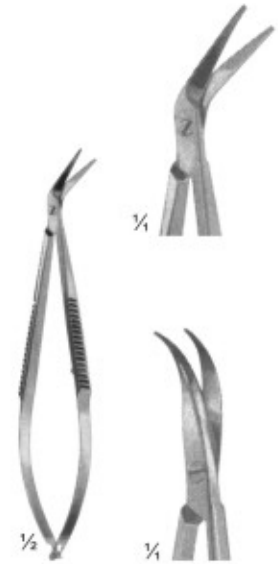

Scissors

2827
DE BAKEY
Size: 155 mm

45° 60°

2828
LOCKLIN
Curved Sideways,
1 Toothed Blade
Size: 155 mm

2829
LaGrange
Double-Curved
11.5 cm

2830
Goldman-Fox
Double-Curved
13cm

2831
SPENCER
Size: 90 mm

2832
LITTAUER
Size: 135 mm

2834 2835 2836 2837

2833
BEEBE
Size: 110 mm

2838
Dean
17cm

2839
1 Blade Serrated
Size: 120 mm

2840
CASTROVIEJO
Size: 90 mm