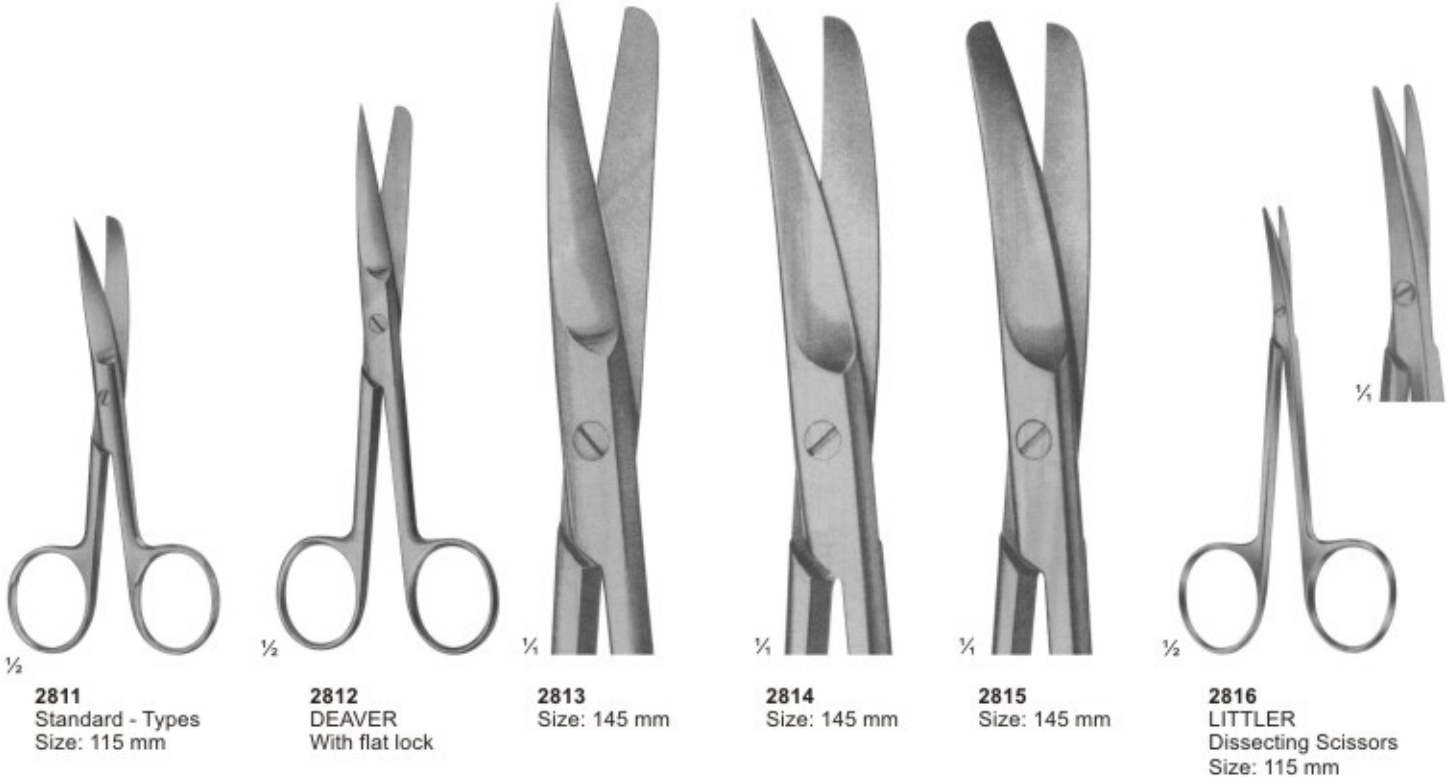

2800
Sharp

2801
Blunt

2802
Blunt

2803

2804
JOSEPH
Size: 150 mm

2805

2806

2807
KELLY
Size: 175 mm

2808
KELLY
Straight

2809
KELLY
Curved

2810
QUINBY
Size: 130 mm

Scissors

2811
Standard - Types
Size: 115 mm

2812
DEEVER
With flat lock

2813
Size: 145 mm

2814
Size: 145 mm

2815
Size: 145 mm

2816
LITTLER
Dissecting Scissors
Size: 115 mm

2817
COTTLE
Bulldog Scissors
Size: 115 mm

2818
DE BAKEY
Ateriotomy scissors
Size: 175 mm

2819
TOENNIS - ADSON
Dissecting scissors
Size: 175 mm

2834 2835 2836 2837

2833
BEEBE
Size: 110 mm

2838
Dean
17cm

2839
1 Blade Serrated
Size: 120 mm

2840
CASTROVIEJO
Size: 90 mm