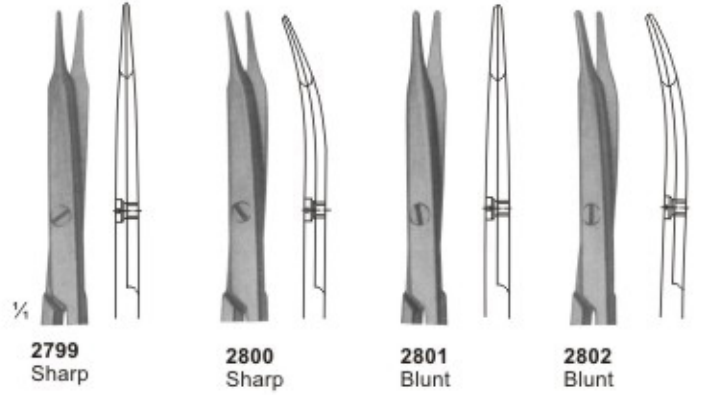

2794
Micro Adson
160 mm

2795
Micro Surgery Set 10 Pieces.

Scissors

2796
IRIS (Standard)
Straight
11.5 cm, 4 1/2"

2797
IRIS (Standard)
Curved
11.5 cm, 4 1/2"

2798
STEVENS
Dissecting Scissors
Size: 115 mm

2799
Sharp

2800
Sharp

2801
Blunt

2802
Blunt

2803

2804
JOSEPH
Size: 150 mm

2805

2806

2807
KELLY
Size: 175 mm

2808
KELLY
Straight

2809
KELLY
Curved

2810
QUINBY
Size: 130 mm

Scissors

2811
Standard - Types
Size: 115 mm

2812
DEEVER
With flat lock

2813
Size: 145 mm

2814
Size: 145 mm