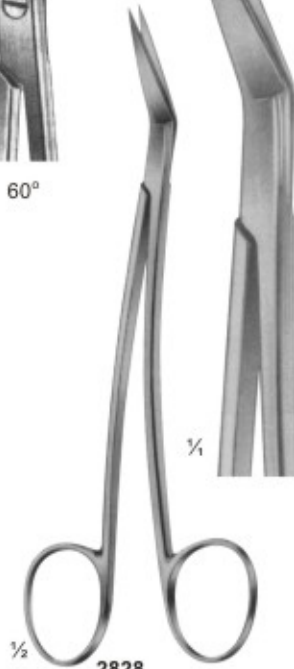

2808
KELLY
Straight

2809
KELLY
Curved

2810
QUINBY
Size: 130 mm

Scissors

2811
Standard - Types
Size: 115 mm

2812
DEEVER
With flat lock

2813
Size: 145 mm

2814
Size: 145 mm

2820
KNOWLES
Size: 145 mm

2821
LISTER

Scissors

1/2
2822
MAYO (straight)
Size: 140 mm

1/2
2823
MAYO-STILLE (straight)
Size: 140 mm

1/2
2824
STILLE
Size: 140 mm

1/2
2825
METZENBAUM
Size: 145 mm

1/2
2826
NELSON-METZENBAUM
Size: 230 mm

Scissors

2827
DE BAKEY
Size: 155 mm

45° 60°

2828
LOCKLIN
Curved Sideways,
1 Toothed Blade
Size: 155 mm

2829
LaGrange
Double-Curved
11.5 cm

2830
Goldman-Fox
Double-Curved
13cm

2831
SPENCER
Size: 90 mm

2832
LITTAUER
Size: 135 mm

2834 2835 2836 2837

2833
BEEBE
Size: 110 mm

2838
Dean
17cm

2839
1 Blade Serrated
Size: 120 mm

2840
CASTROVIEJO
Size: 90 mm