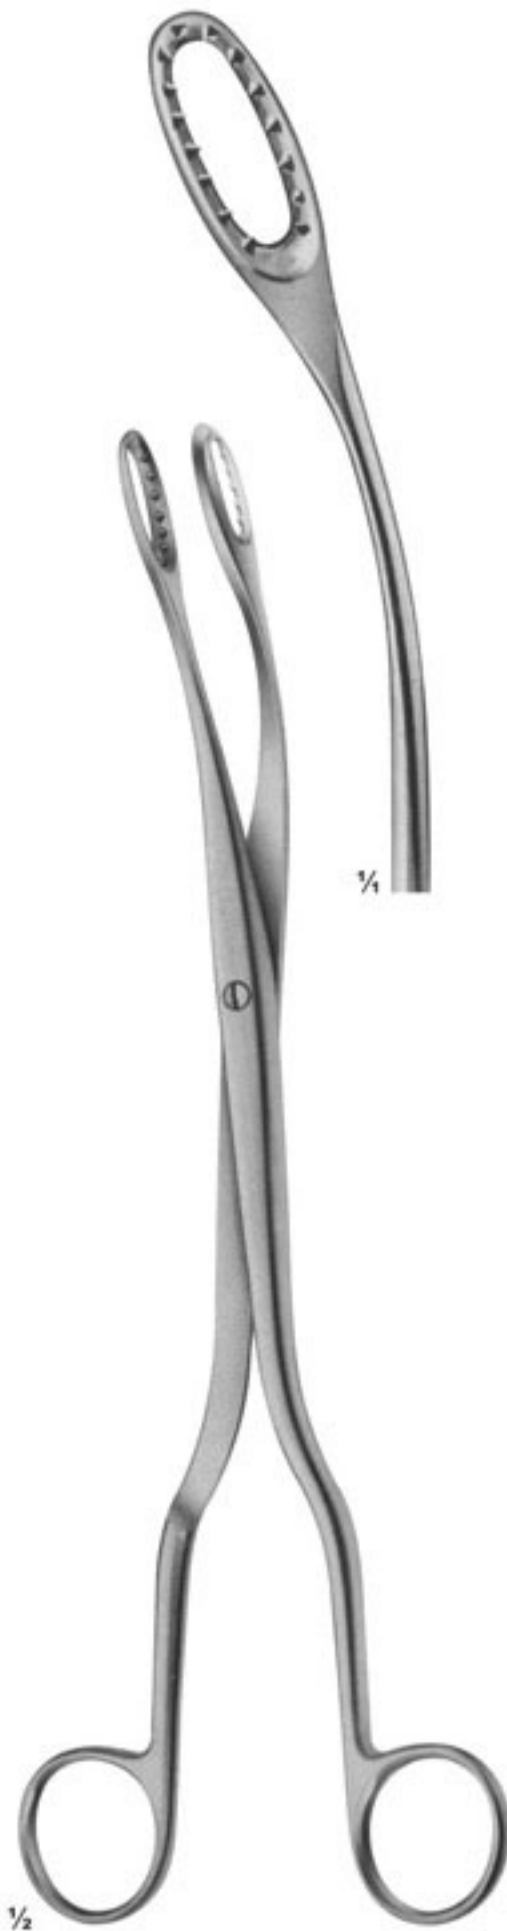

Obstetrics-Placenta and Ovum Forceps

04-6408
SAENGER
285 mm