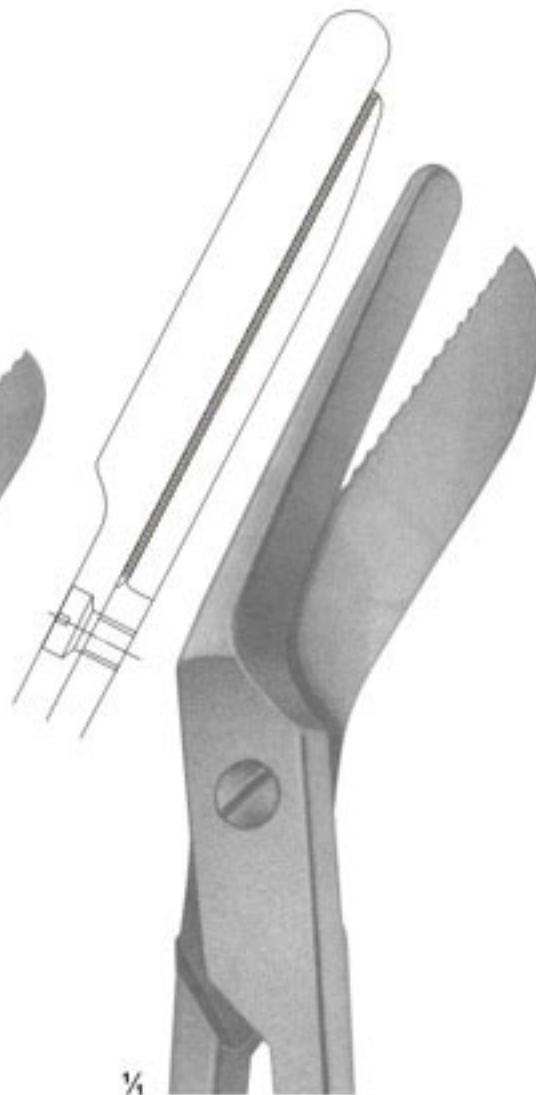

# Scissors of Obstetrics, Umbilical cord clamp

**04-6387**  
SCHUMACHER  
Umbilical cord  
scissors  
155 mm

**04-6388**  
Umbilical cord  
scissors  
105 mm

**04-6389 - 04-6390**  
BRAUN-STADLER  
Episiotomy Scissors

**04-6389**  
145 mm

**04-6390**  
200 mm

**04-6391**  
Episiotomy Scissors  
240 mm