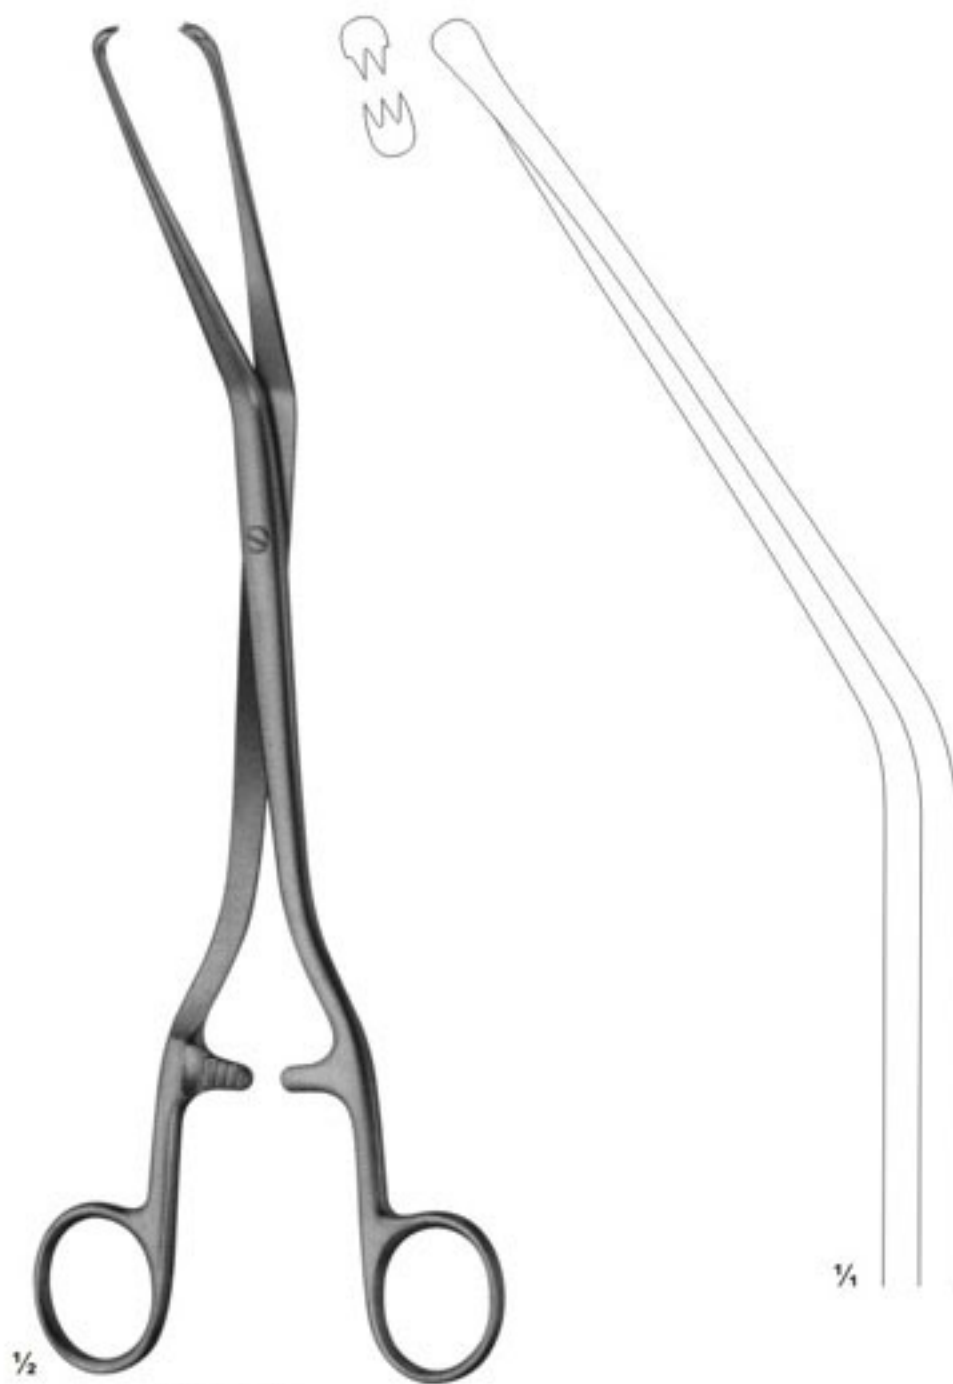

Forceps For Obstetrics

04-6385
HERFF
membrane puncturing
forceps
255 mm