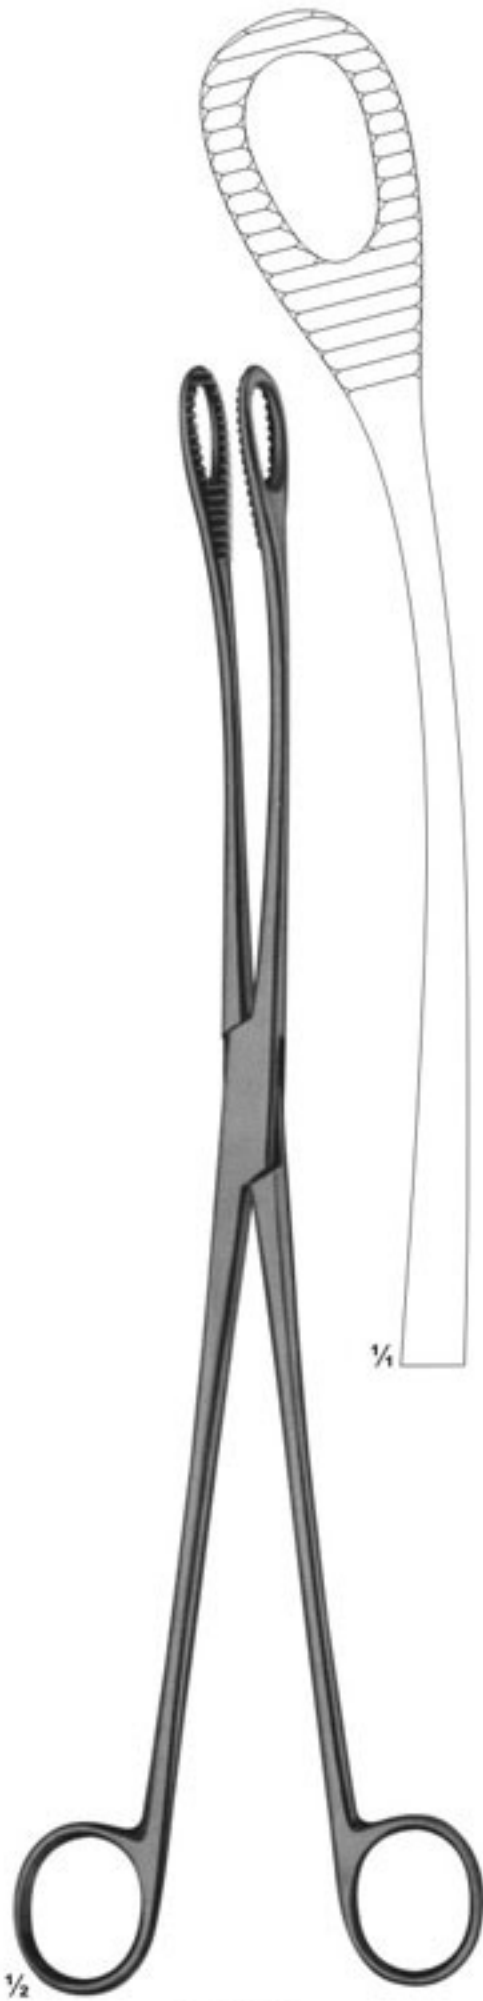

1/2

**04-6382**  
**MARTIN**  
graduated in centimeters

1/2

1/2

**04-6383**  
**SCHNEIDER**  
graduated in centimeters

for internal measurements between symphysis and promontory

The additional straight arm can be replaced. The pelvimeter with straight arm is used for localisation of the portio vaginalis uteri and of vaginal metastasis.

**04-6397**  
WRIGLEY  
250 mm

# Obstetrics-Placenta and Ovum Forceps

04-6408  
SAENGER  
285 mm

04-6409  
SAENGER  
265 mm

04-6410 - 04-6411  
LEWKOWITZ  
245 mm

# Obstetrics-Placenta and Ovum Forceps, Perforator, Cranioclast

04-6412  
KELLY  
320mm

04-6413  
SMELLIE  
Perforator  
270mm

1 jaws fenestrated

04-6414  
BRAUN  
Cranioclast  
420mm