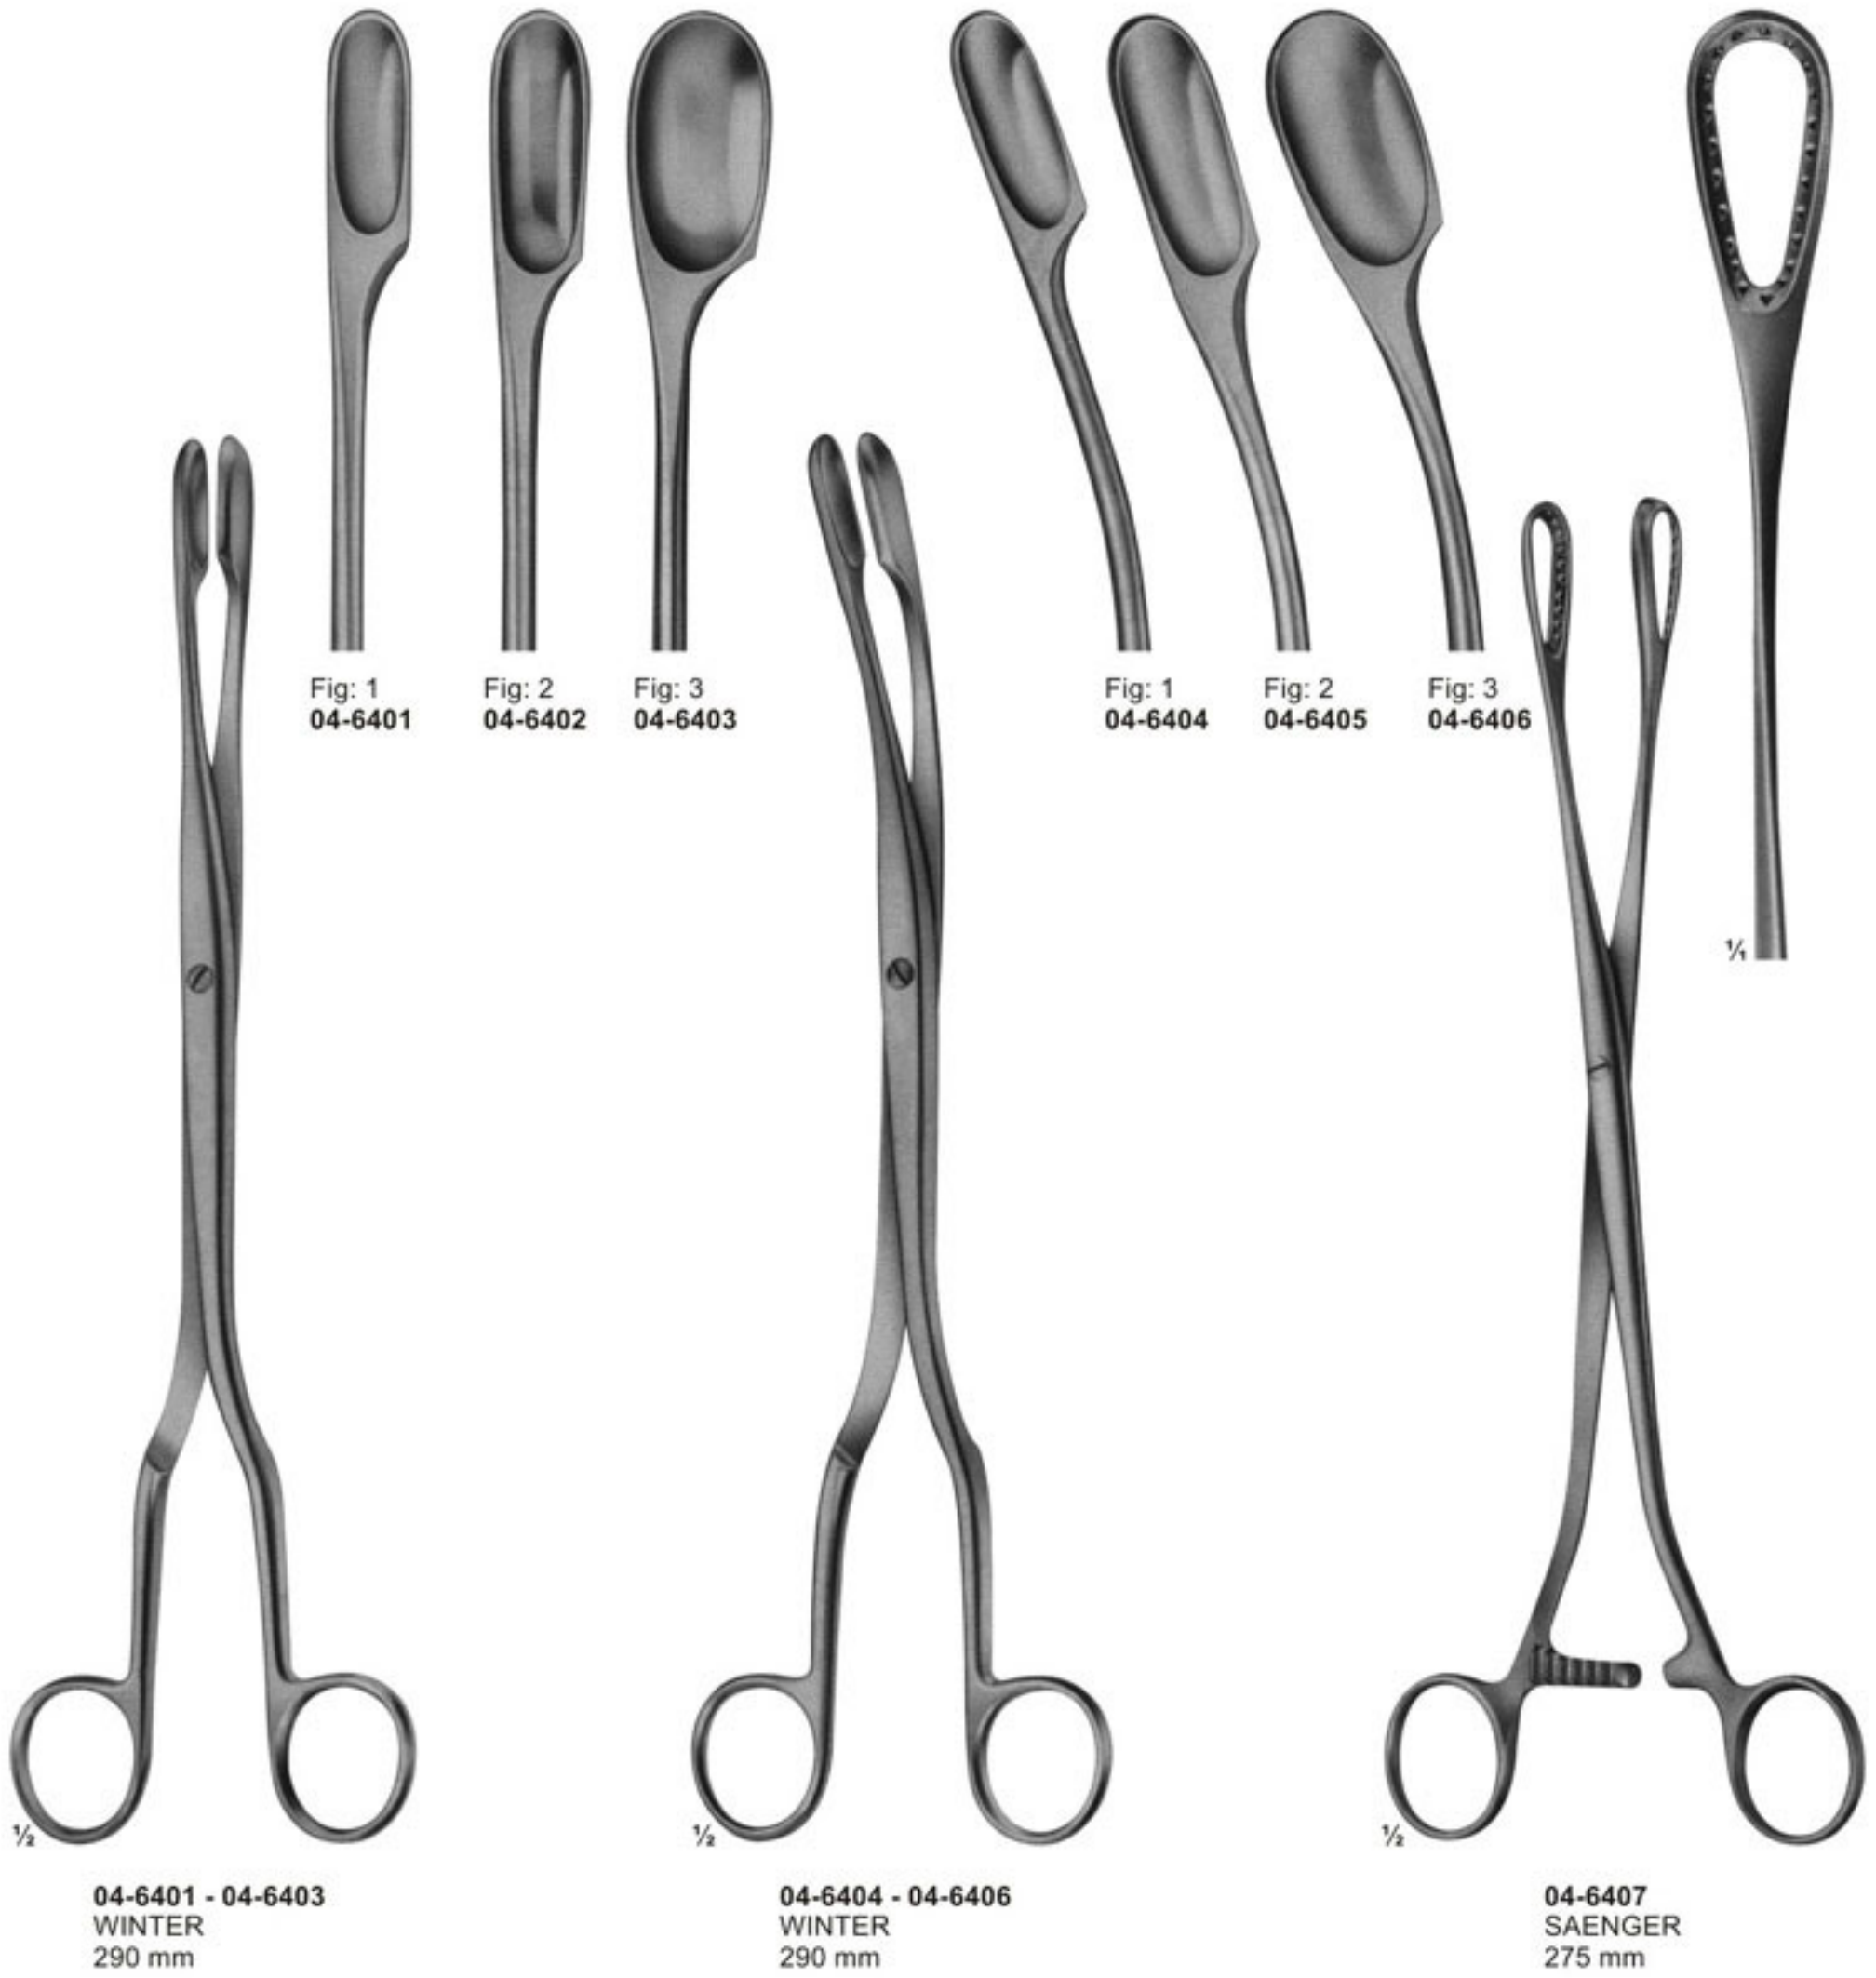

Obstetrics-Placenta and Ovum Forceps