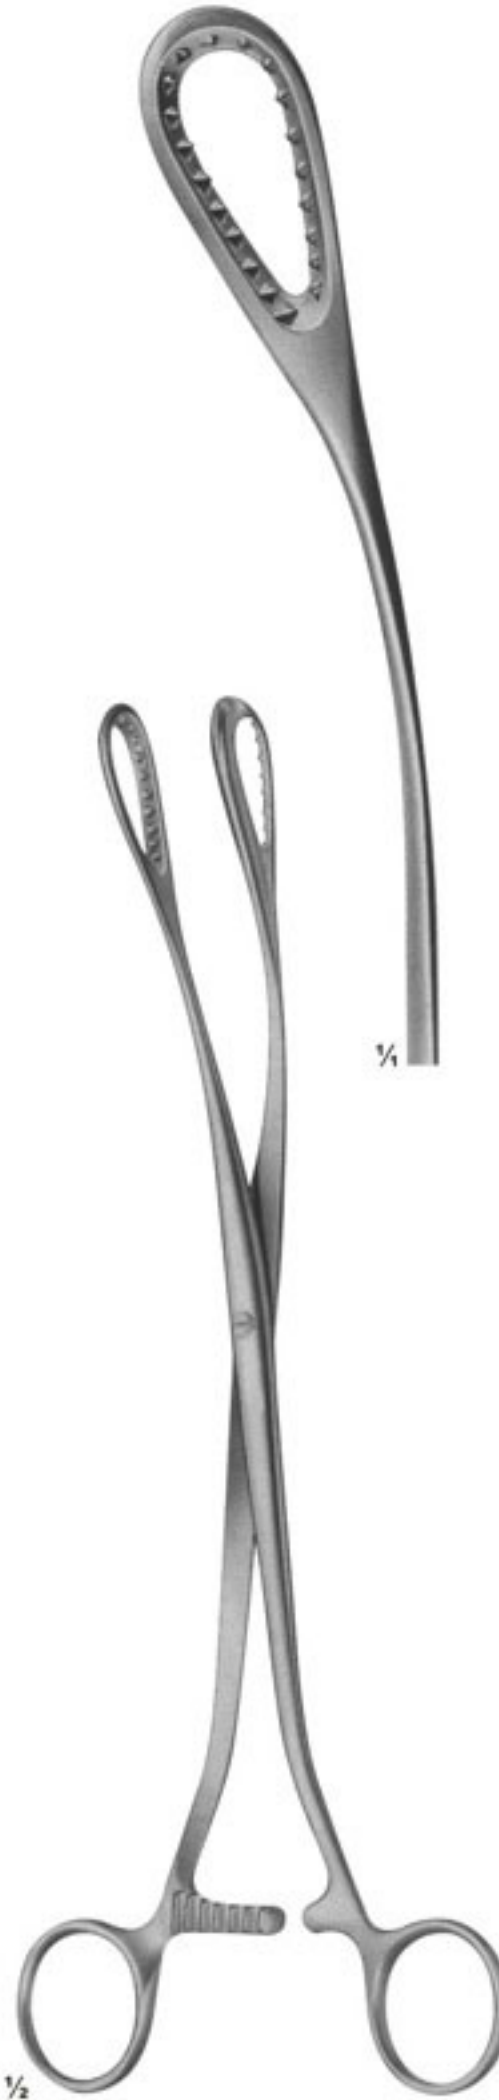

**04-6397**  
WRIGLEY  
250 mm

**04-6400**  
**GAUSS**  
Scalp Flap forceps  
260 mm

# Obstetrics-Placenta and Ovum Forceps

04-6408  
SAENGER  
285 mm

04-6409  
SAENGER  
265 mm

04-6410 - 04-6411  
LEWKOWITZ  
245 mm

# Obstetrics-Placenta and Ovum Forceps, Perforator, Cranioclast

04-6412  
KELLY  
320mm

04-6413  
SMELLIE  
Perforator  
270mm

1 jaws fenestrated

04-6414  
BRAUN  
Cranioclast  
420mm