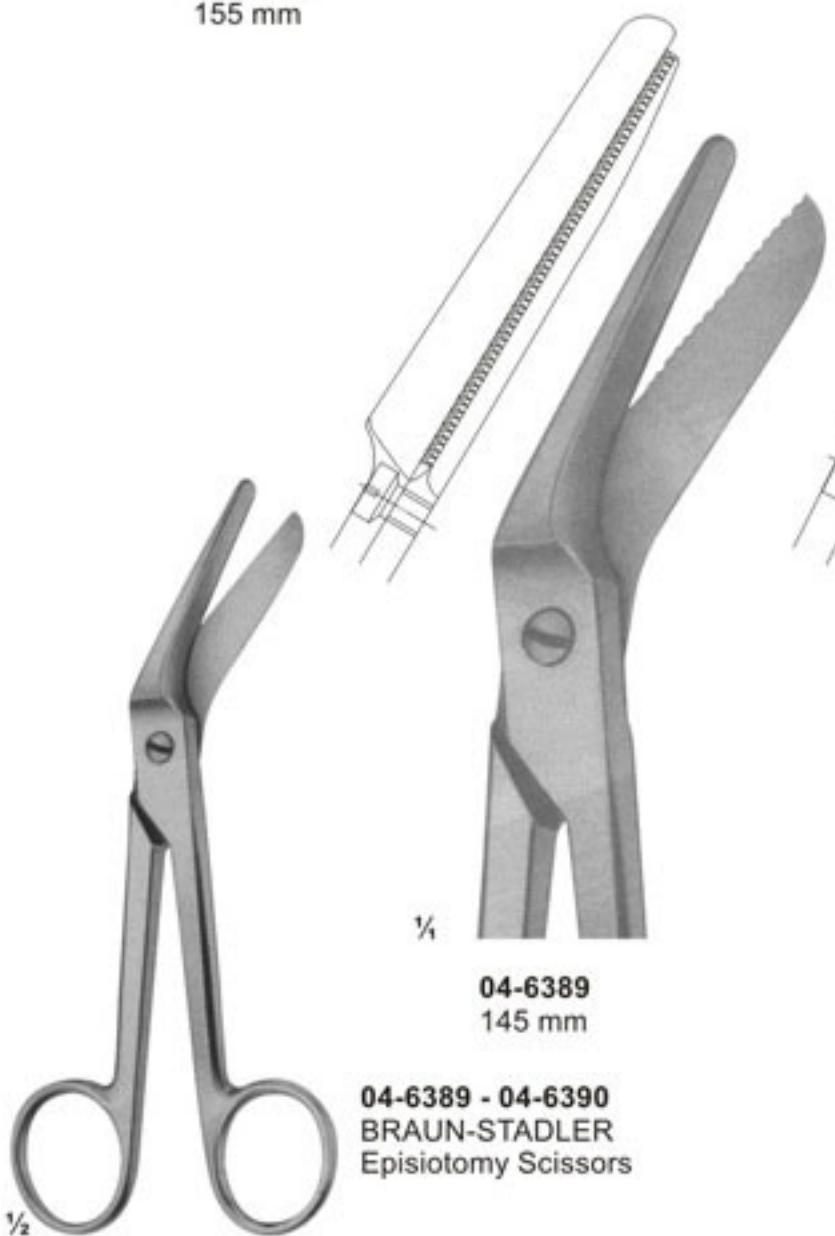

**04-6384**  
**BREISKY**  
graduated in centimeters

1/2

# Forceps For Obstetrics

**04-6385**  
HERFF  
membrane puncturing  
forceps  
255 mm

**04-6386**  
IOWA  
membrane puncturing  
forceps  
260 mm

# Scissors of Obstetrics, Umbilical cord clamp

**04-6387**  
SCHUMACHER  
Umbilical cord  
scissors  
155 mm

**04-6388**  
Umbilical cord  
scissors  
105 mm

**04-6389 - 04-6390**  
BRAUN-STADLER  
Episiotomy Scissors