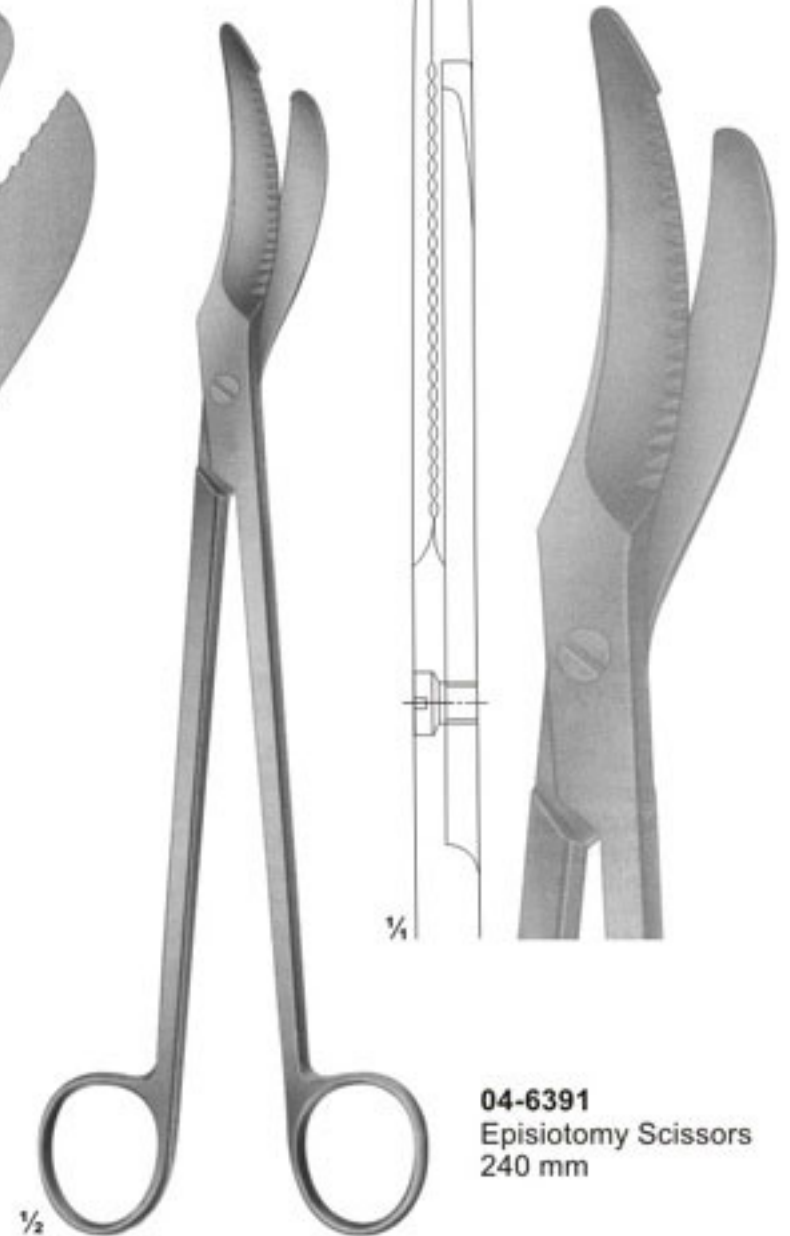

# Scissors of Obstetrics, Umbilical cord clamp

**04-6387**  
SCHUMACHER  
Umbilical cord  
scissors  
155 mm

**04-6388**  
Umbilical cord  
scissors  
105 mm

**04-6389 - 04-6390**  
BRAUN-STADLER  
Episiotomy Scissors

**04-6389**  
145 mm

**04-6390**  
200 mm

**04-6391**  
Episiotomy Scissors  
240 mm