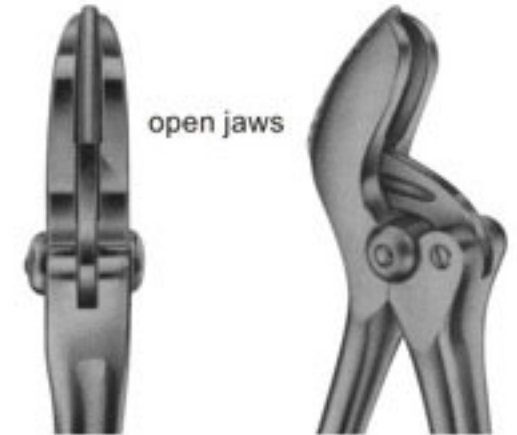

07-9028
SEUTIN
230 mm

also to be used as
bandage scissors

Plaster Shears

Special features:

The construction of the open jaws avoids tiresome clogging by plaster remnants and allows furthermore an easy cleaning. The shears do not glide off the plaster owing to the deep teething on the jaws. The knives with hollow grinding have a better cutting ability and therefore less force is required. The knives are guided by ball bearings.