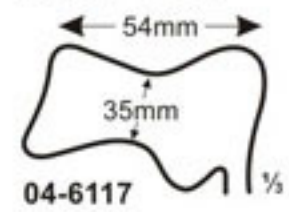

04-6077 110x14mm
04-6078 110x23mm
04-6079 110x16mm
04-6080 110x26mm
04-6081 115x30mm

Handle arrangement
variable

04-6076 - 04-6081
Handle with cold light
carrier for upper blades
280 mm

1/2

Vaginal Specula-for children and virgins

04-6082 - 04-6084
DOYEN
235 mm

| Length of blades | Width of blades | | | DOYEN 240mm |
|------------------|-----------------|-----------------|----------------|--------------------------|
| | 35 mm | 45 mm | 60 mm | |
| 60 mm | 04-6085 | 04-6088 | 04-6091 | 04-6085 - 04-6094 |
| 90 mm | 04-6086 | 04-6089 | 04-6092 | |
| 120 mm | 04-6087 | 04-6090 | 04-6093 | |
| 160 mm | | 04-6090A | 04-6094 | |

04-6107
removable strainer only

04-6105 - 04-6106
WEISSBARTH
04-6105 80 X 28 mm
04-6106 85 X 42 mm
210 mm

04-6108
DOYEN
lateral speculum
80 x 30 mm
250 mm

Vaginal & Wound Retractor / Vaginal Specula

04-6110
115 X 26 mm
275 mm

04-6109 - 04-6110
SIMON
115 X 22 mm
275 mm

04-6111
AUVARD
65 X 38 mm - 28 mm
1,530 kg = 3 lbs
with fixed weight
230 mm

04-6112 - 04-6113
AUVARD
04-6112 75 X 42-40 mm
04-6113 105 X 43-40 mm
1,470 kg = 3 lbs
with detachable weight
230 mm