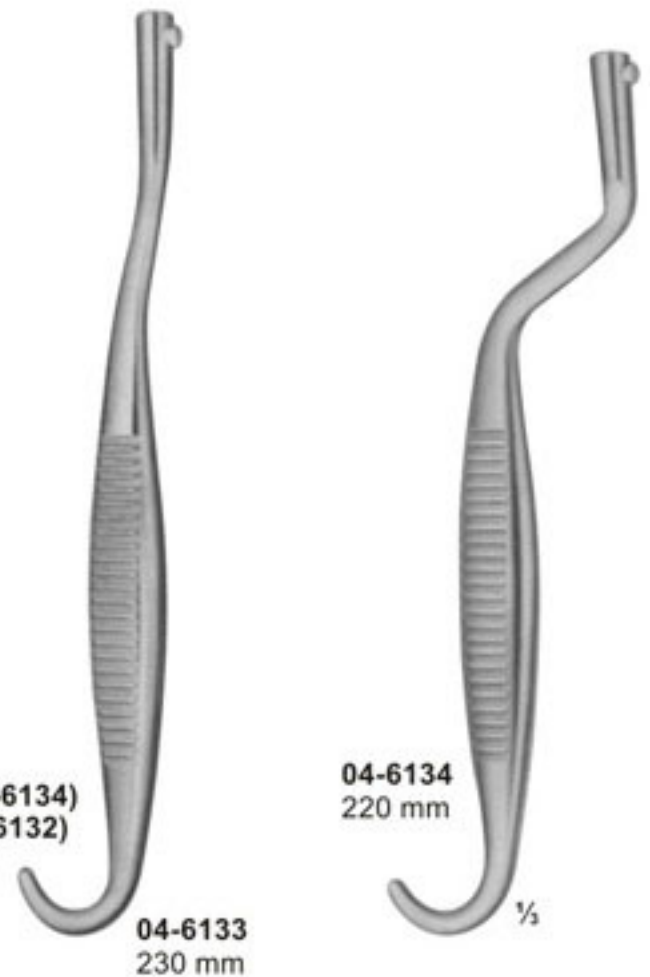

04-6114 - 04-6117
MARTIN
with hook shaped
handle for hanging
in weights
270 mm

Vaginal Speculas

04-6118
80 X 30

04-6119
85 X 35

04-6120
85 X 40

04-6121
55 X 40 - 60 mm

04-6122
70 X 45 - 70 mm

04-6123

04-6124

The mentioned blades (04-6118 - 04-6122 and 04-6125 - 04-6132) can be exchanged. They fit handle (04-6123), as well as handles (04-6133 and 04-6134).

04-6118 - 04-6124
SCHERBACK
Set consisting of:
handle **04-6123**
weight **04-6124**
4 blades **04-6118 - 04-6121**

04-6125
80 X 30 mm

04-6129
65 X 30 mm

04-6126
85 X 33 mm

04-6130
75 X 35 mm

04-6127
100 X 38 mm

04-6131
85 X 35 mm

04-6128
110 X 42 mm

04-6132
95 X 35 mm

04-6133
BOZEMANN
Set consisting of:
2 handle (**04-6133 - 04-6134**)
8 blades (**04-6125 - 04-6132**)

04-6133
230 mm

04-6134
220 mm

Vaginal Retractors

1/2

04-6135
JOLL (FRIEDMAN)
155 mm

1/2

04-6136
RICHTER
170 mm