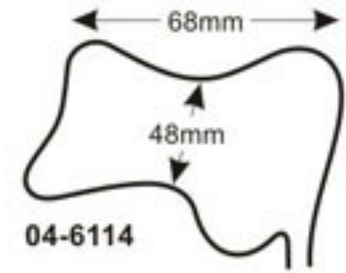

04-6082 - 04-6084
DOYEN
235 mm

| Length of blades | Width of blades | | | DOYEN 240mm |
|------------------|-----------------|-----------------|----------------|--------------------------|
| | 35 mm | 45 mm | 60 mm | |
| 60 mm | 04-6085 | 04-6088 | 04-6091 | 04-6085 - 04-6094 |
| 90 mm | 04-6086 | 04-6089 | 04-6092 | |
| 120 mm | 04-6087 | 04-6090 | 04-6093 | |
| 160 mm | | 04-6090A | 04-6094 | |

04-6107
removable strainer only

04-6105 - 04-6106
WEISSBARTH
04-6105 80 X 28 mm
04-6106 85 X 42 mm
210 mm

04-6108
DOYEN
lateral speculum
80 x 30 mm
250 mm

Vaginal & Wound Retractor / Vaginal Specula

04-6110
115 X 26 mm
275 mm

04-6109 - 04-6110
SIMON
115 X 22 mm
275 mm

04-6111
AUVARD
65 X 38 mm - 28 mm
1,530 kg = 3 lbs
with fixed weight
230 mm

04-6112 - 04-6113
AUVARD
04-6112 75 X 42-40 mm
04-6113 105 X 43-40 mm
1,470 kg = 3 lbs
with detachable weight
230 mm

04-6114 - 04-6117
MARTIN
with hook shaped
handle for hanging
in weights
270 mm

Vaginal Speculas

04-6118
80 X 30

04-6119
85 X 35

04-6120
85 X 40

04-6121
55 X 40 - 60 mm

04-6122
70 X 45 - 70 mm

04-6123