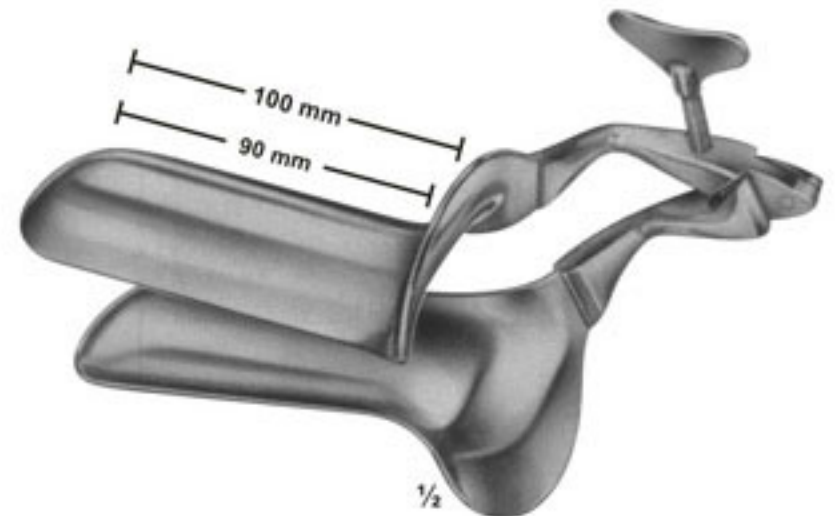

Section - 04

Pages 209-254

- ★ Vaginal Specula & Retractors
- ★ Utrine Dilators, Probes,
Forceps, Myoma Instruments
- ★ Biopsy Instruments,
Utrine Curettes / Scoops
- ★ Obstetrics Instruments

Vaginal specula

04-6001
COLLIN
for children
53 x 10 mm

04-6002 - 04-6005
COLLIN

| | | |
|-----------------------------|-----------|-------|
| 04-6002 | 100/90mm | 28 mm |
| 04-6003 | 100/90mm | 32 mm |
| 04-6004 | 105/95mm | 35 mm |
| 04-6005 | 115/105mm | 40 mm |
| Total length/working length | | width |