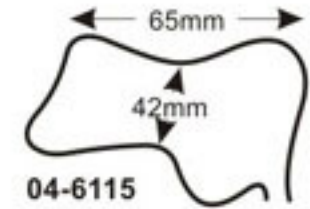

04-6082 - 04-6084
DOYEN
235 mm

| Length of blades | Width of blades | | | DOYEN 240mm |
|------------------|-----------------|-----------------|----------------|--------------------------|
| | 35 mm | 45 mm | 60 mm | |
| 60 mm | 04-6085 | 04-6088 | 04-6091 | 04-6085 - 04-6094 |
| 90 mm | 04-6086 | 04-6089 | 04-6092 | |
| 120 mm | 04-6087 | 04-6090 | 04-6093 | |
| 160 mm | | 04-6090A | 04-6094 | |

04-6107
removable strainer only

04-6105 - 04-6106
WEISSBARTH
04-6105 80 X 28 mm
04-6106 85 X 42 mm
210 mm

04-6108
DOYEN
lateral speculum
80 x 30 mm
250 mm

Vaginal & Wound Retractor / Vaginal Specula

04-6110
115 X 26 mm
275 mm

04-6109 - 04-6110
SIMON
115 X 22 mm
275 mm

04-6111
AUVARD
65 X 38 mm - 28 mm
1,530 kg = 3 lbs
with fixed weight
230 mm

04-6112 - 04-6113
AUVARD
04-6112 75 X 42-40 mm
04-6113 105 X 43-40 mm
1,470 kg = 3 lbs
with detachable weight
230 mm

04-6114 - 04-6117
MARTIN
with hook shaped
handle for hanging
in weights
270 mm

Vaginal Speculas

04-6118
80 X 30

04-6119
85 X 35

04-6120
85 X 40

04-6121
55 X 40 - 60 mm

04-6122
70 X 45 - 70 mm

04-6123