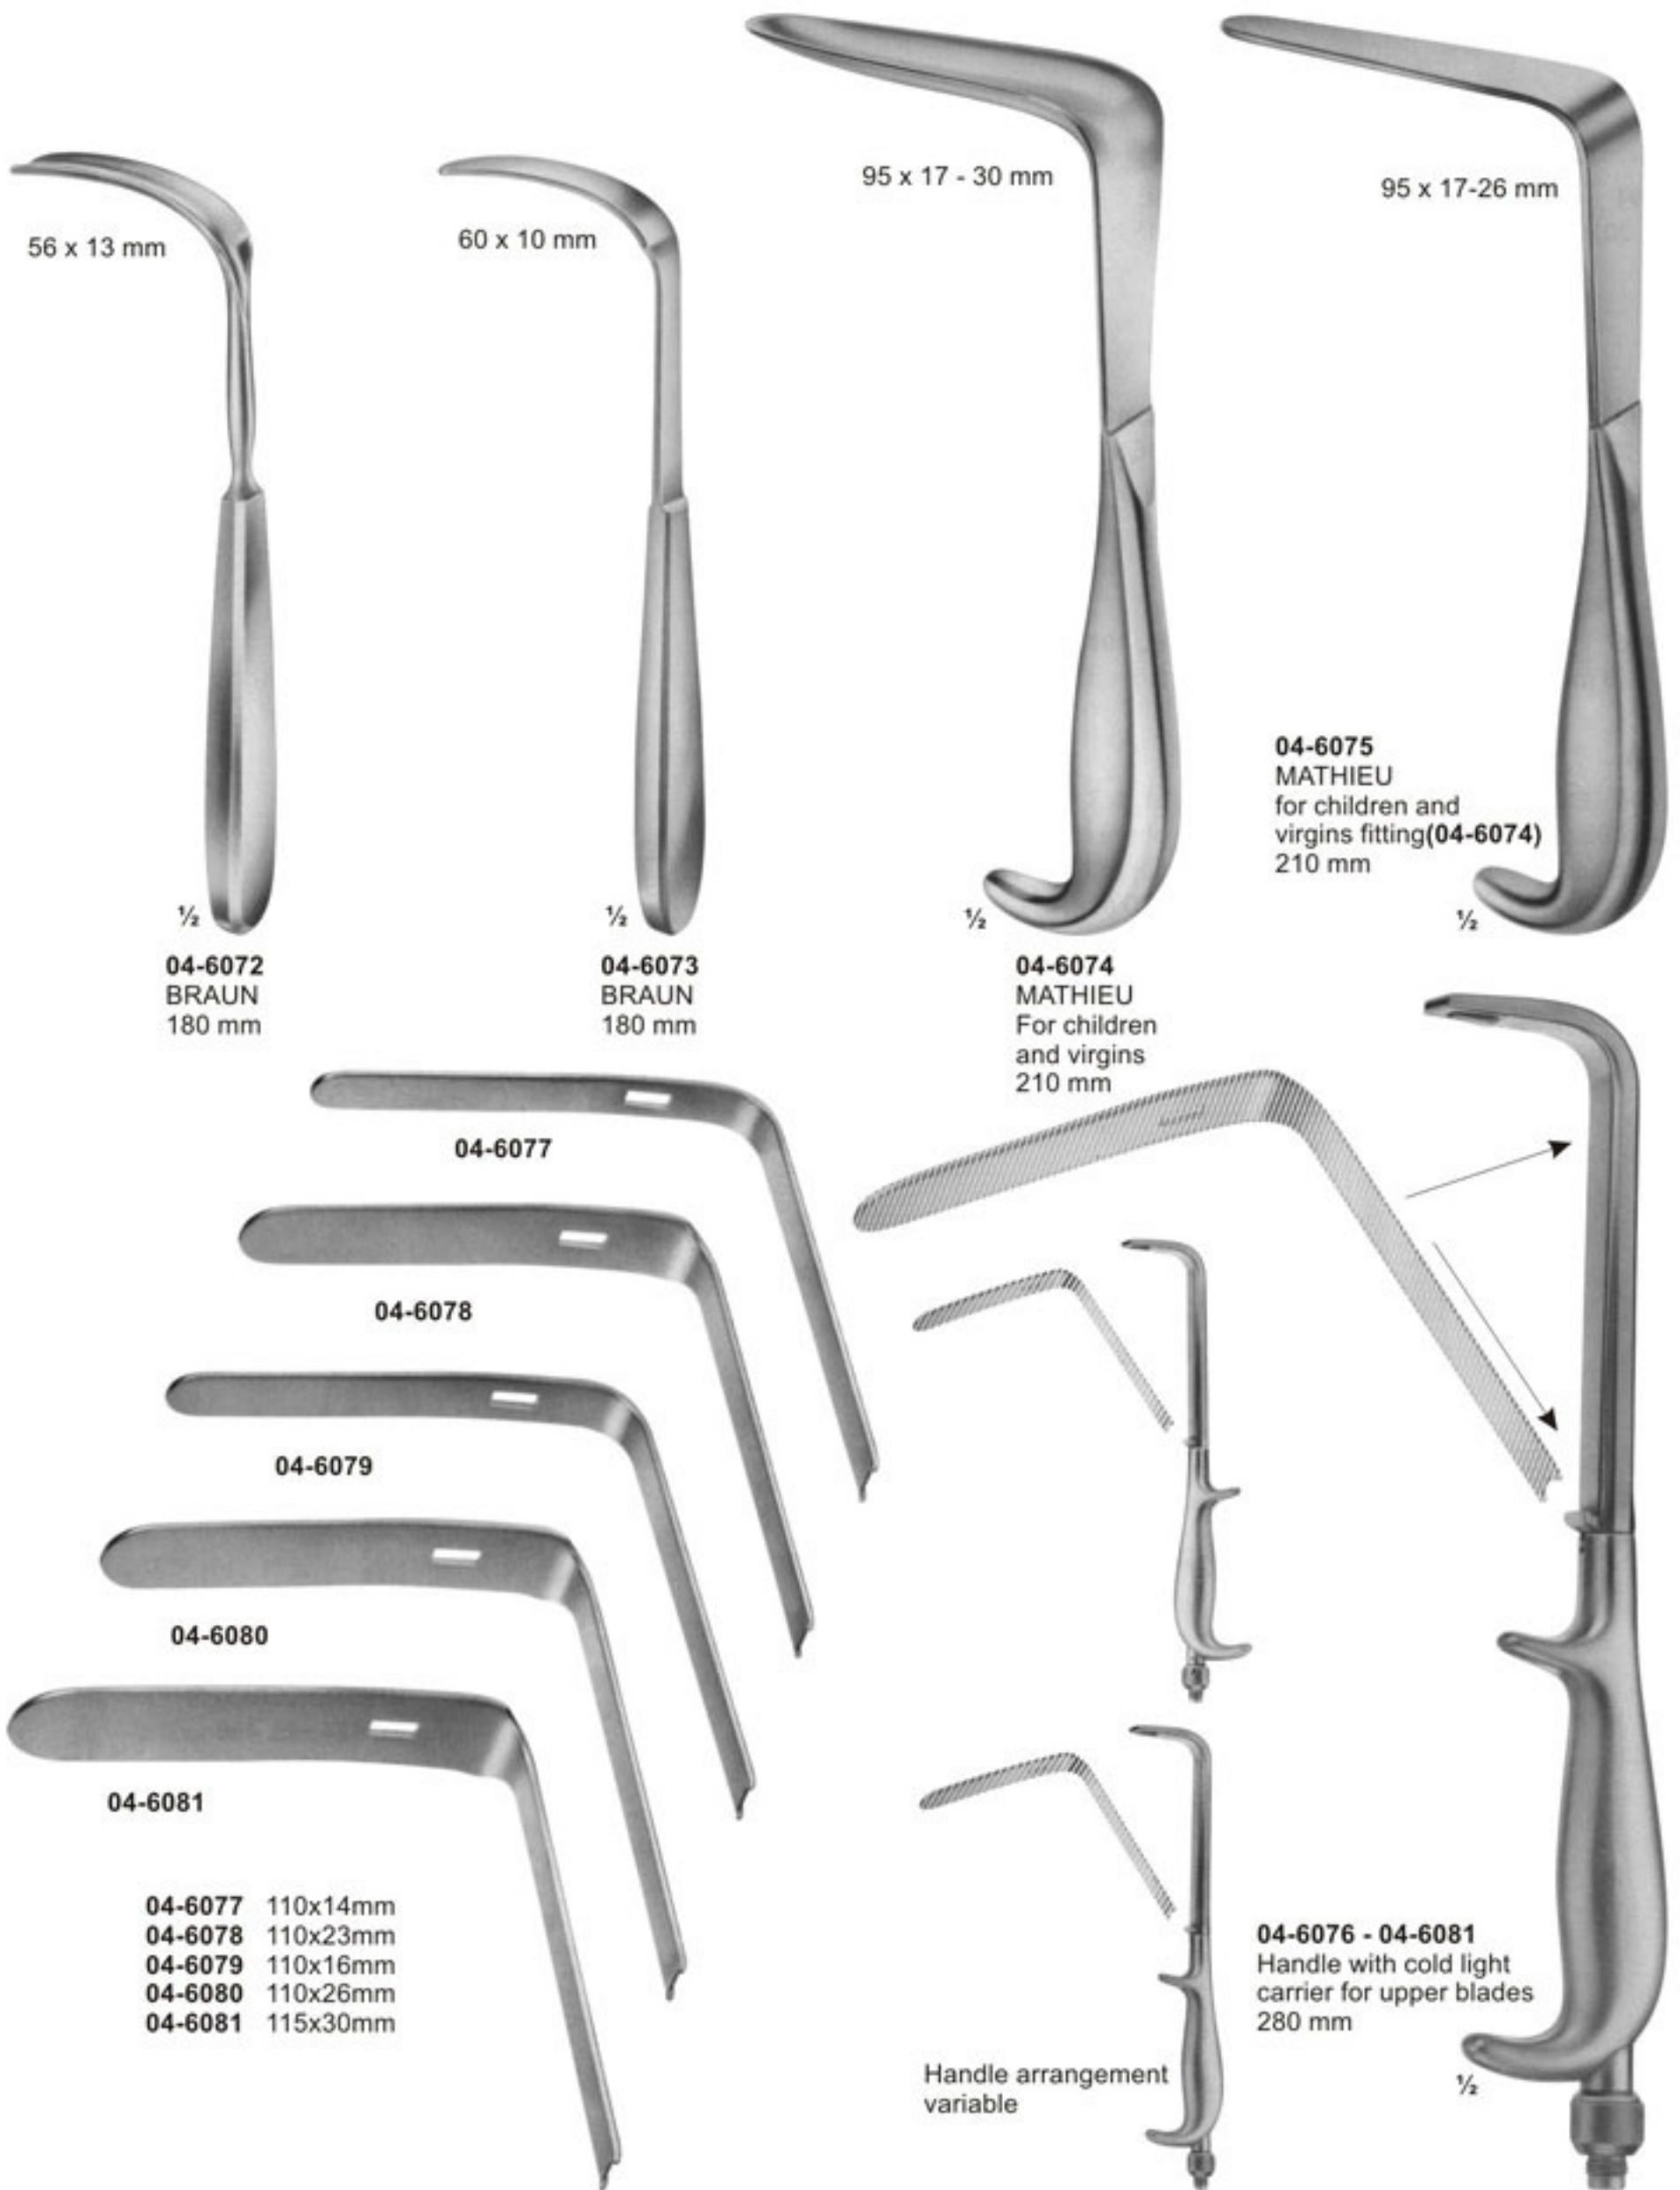

04-6070
89 X 38 mm

04-6071
102 X 38 mm

Slightly Concave

1/2

04-6069 - 04-6071
JACKSON
175 mm

Vaginal Specula-for children & virgins

Vario Retractor

56 x 13 mm

1/2

04-6072
BRAUN
180 mm

60 x 10 mm

1/2

04-6073
BRAUN
180 mm

95 x 17 - 30 mm

1/2

04-6074
MATHIEU
For children
and virgins
210 mm