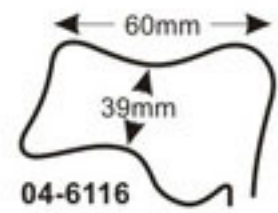

04-6082 - 04-6084
DOYEN
235 mm

| Length of blades | Width of blades | | | DOYEN 240mm |
|------------------|-----------------|-----------------|----------------|--------------------------|
| | 35 mm | 45 mm | 60 mm | |
| 60 mm | 04-6085 | 04-6088 | 04-6091 | 04-6085 - 04-6094 |
| 90 mm | 04-6086 | 04-6089 | 04-6092 | |
| 120 mm | 04-6087 | 04-6090 | 04-6093 | |
| 160 mm | | 04-6090A | 04-6094 | |

04-6107
removable strainer only

04-6105 - 04-6106
WEISSBARTH
04-6105 80 X 28 mm
04-6106 85 X 42 mm
210 mm

04-6108
DOYEN
lateral speculum
80 x 30 mm
250 mm

Vaginal & Wound Retractor / Vaginal Specula

04-6110
115 X 26 mm
275 mm

04-6109 - 04-6110
SIMON
115 X 22 mm
275 mm

04-6111
AUVARD
65 X 38 mm - 28 mm
1,530 kg = 3 lbs
with fixed weight
230 mm

04-6112 - 04-6113
AUVARD
04-6112 75 X 42-40 mm
04-6113 105 X 43-40 mm
1,470 kg = 3 lbs
with detachable weight
230 mm

04-6114 - 04-6117
MARTIN
with hook shaped
handle for hanging
in weights
270 mm

Vaginal Speculas

04-6118
80 X 30

04-6119
85 X 35

04-6120
85 X 40

04-6121
55 X 40 - 60 mm

04-6122
70 X 45 - 70 mm

04-6123